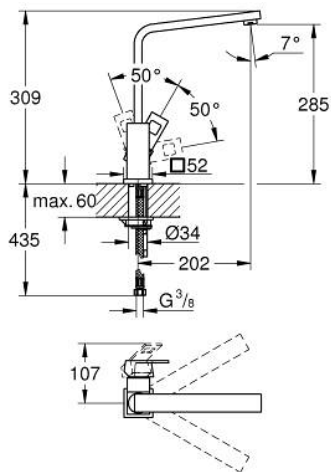

31 255 DC0 EUROCUBE SINGLE-LEVER SINK MIXER 1/2"

PRODUCT DESCRIPTION

- Colour: supersteel
- high spout
- single hole installation
- GROHE LongLife finish
- GROHE SilkMove 28 mm ceramic cartridge
- mousseur
- swivel cast spout
- swivel area 90°
- flexible connection hoses
- rapid installation system
- maximum flow rate (at 3 bar): 9.5 l/min
- minimum pressure 1.0 bar

31 255 DC0 EUROCUBE SINGLE-LEVER SINK MIXER 1/2"

SPARE PARTS

- 1: Lever (Spare part-nr. 46788DC0)
 - 2: Cap (Spare part-nr. 46581DC0)
 - 3: Fitting ring (Spare part-nr. 07419000)
 - 4: Cartridge (Spare part-nr. 46580000)
 - 5: Outlet (Spare part-nr. 13330DC0)
 - 5.1: Mousseur (Spare part-nr. 13929DC0)
 - 6: Shank mounting kit (Spare part-nr. 46671000)
 - 7: Mounting wrench (Spare part-nr. 19017000)*
- * Optional accessories