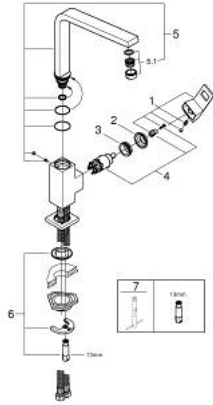

31 255 DC0 EUROCUBE SINGLE-LEVER SINK MIXER 1/2"

PRODUCT DESCRIPTION

- Colour: supersteel
- high spout
- single hole installation
- GROHE LongLife finish
- GROHE SilkMove 28 mm ceramic cartridge
- mousseur
- swivel cast spout
- swivel area 90°
- flexible connection hoses
- rapid installation system
- maximum flow rate (at 3 bar): 9.5 l/min
- minimum pressure 1.0 bar

31 255 DC0 EUROCUBE SINGLE-LEVER SINK MIXER 1/2"

SPARE PARTS

- 1: Lever (Spare part-nr. 46788DC0)
 - 2: Cap (Spare part-nr. 46581DC0)
 - 3: Fitting ring (Spare part-nr. 07419000)
 - 4: Cartridge (Spare part-nr. 46580000)
 - 5: Outlet (Spare part-nr. 13330DC0)
 - 5.1: Mousseur (Spare part-nr. 13929DC0)
 - 6: Shank mounting kit (Spare part-nr. 46671000)
 - 7: Mounting wrench (Spare part-nr. 19017000)*
- * Optional accessories