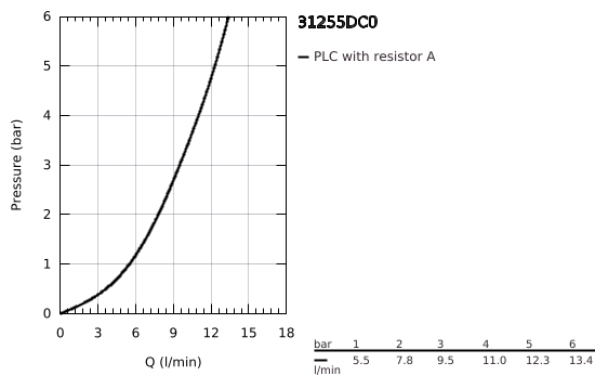

31 255 DC0 EUROCUBE SINGLE-LEVER SINK MIXER 1/2"

PRODUCT DESCRIPTION

- Colour: supersteel
- high spout
- single hole installation
- GROHE LongLife finish
- GROHE SilkMove 28 mm ceramic cartridge
- mousseur
- swivel cast spout
- swivel area 90°
- flexible connection hoses
- rapid installation system
- maximum flow rate (at 3 bar): 9.5 l/min
- minimum pressure 1.0 bar

31 255 DC0 EUROCUBE SINGLE-LEVER SINK MIXER 1/2"

SPARE PARTS

- 1: Lever (Spare part-nr. 46788DC0)
 - 2: Cap (Spare part-nr. 46581DC0)
 - 3: Fitting ring (Spare part-nr. 07419000)
 - 4: Cartridge (Spare part-nr. 46580000)
 - 5: Outlet (Spare part-nr. 13330DC0)
 - 5.1: Mousseur (Spare part-nr. 13929DC0)
 - 6: Shank mounting kit (Spare part-nr. 46671000)
 - 7: Mounting wrench (Spare part-nr. 19017000)*
- * Optional accessories