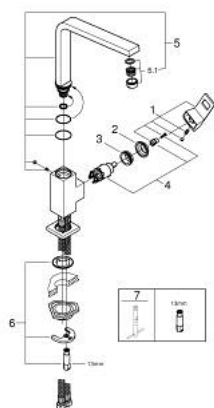

#### PRODUCT DESCRIPTION

- Colour: chrome
- high spout
- single hole installation
- GROHE LongLife finish
- GROHE SilkMove 28 mm ceramic cartridge
- mousseur
- swivel cast spout
- swivel area 90°
- flexible connection hoses
- rapid installation system
- maximum flow rate (at 3 bar): 9.5 l/min
- minimum pressure 1.0 bar

### SPARE PARTS

- 1: Lever (Spare part-nr. 46788000)
- 2: Cap (Spare part-nr. 46581000)
- 3: Fitting ring (Spare part-nr. 07419000)
- 4: Cartridge (Spare part-nr. 46580000)
- 5: Outlet (Spare part-nr. 13330000)
- 5.1: Mousseur (Spare part-nr. 13929000)
- 6: Shank mounting kit (Spare part-nr. 46671000)
- 7: Mounting wrench (Spare part-nr. 19017000)\*