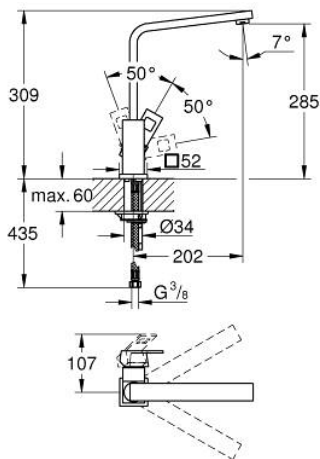

#### PRODUCT DESCRIPTION

- Colour: chrome
- high spout
- single hole installation
- GROHE LongLife finish
- GROHE SilkMove 28 mm ceramic cartridge
- mousseur
- swivel cast spout
- swivel area 90°
- flexible connection hoses
- rapid installation system
- maximum flow rate (at 3 bar): 9.5 l/min
- minimum pressure 1.0 bar

### SPARE PARTS

- 1: Lever (Spare part-nr. 46788000)
- 2: Cap (Spare part-nr. 46581000)
- 3: Fitting ring (Spare part-nr. 07419000)
- 4: Cartridge (Spare part-nr. 46580000)
- 5: Outlet (Spare part-nr. 13330000)
- 5.1: Mousseur (Spare part-nr. 13929000)
- 6: Shank mounting kit (Spare part-nr. 46671000)
- 7: Mounting wrench (Spare part-nr. 19017000)\*