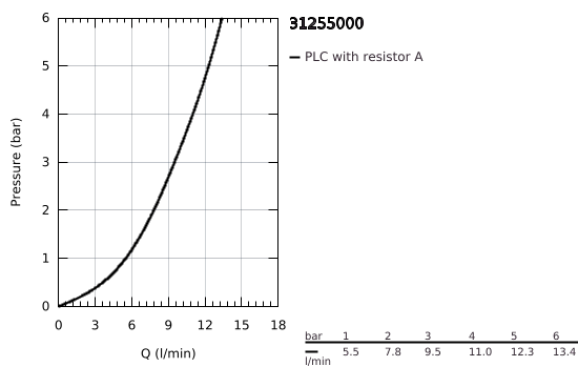

### 31 255 000 EUROCUBE SINGLE-LEVER SINK MIXER 1/2"

#### PRODUCT DESCRIPTION

- Colour: chrome
- high spout
- single hole installation
- GROHE LongLife finish
- GROHE SilkMove 28 mm ceramic cartridge
- mousseur
- swivel cast spout
- swivel area 90°
- flexible connection hoses
- rapid installation system
- maximum flow rate (at 3 bar): 9.5 l/min
- minimum pressure 1.0 bar