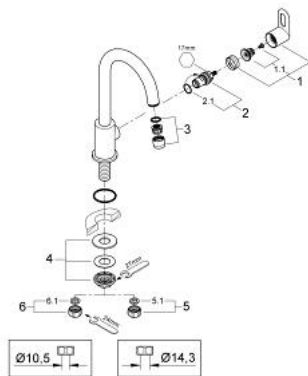

31 222 000 **BAULOOP SINK TAP 1/2"**

PRODUCT DESCRIPTION

- Colour: chrome
- single hole installation
- metal lever
- ceramic headpart
- swivel tubular spout
- mousseur
- GROHE LongLife finish
- fixation nut
- maximum flow rate (at 3 bar): 13 l/min

31 222 000 BAULoop SINK TAP 1/2"

SPARE PARTS

- 1: Handle (Spare part-nr. 48121000)
- 1.1: Replacement handle connection kit (Spare part-nr. 45186000)
- 1.1.1: O-ring Ø18,2 x Ø1,7 (Spare part-nr. 0392400M)
- 2: Ceramic headpart, 1/2" (Spare part-nr. 45882000)
- 2.1: O-ring Ø18,2 x Ø1,7 (Spare part-nr. 0392400M)
- 3: Mousseur (Spare part-nr. 13928000)
- 4: Shank mounting kit (Spare part-nr. 45004000)
- 5: Coupling nut 1/2" x 14.5 mm (Spare part-nr. 1290200M)
- 5.1: Fibre seal dia. Ø18.5 x Ø12 x 2 (Spare part-nr. 0138900M)
- 6: Coupling nut 1/2" (Spare part-nr. 1290100M)
- 6.1: Fibre seal dia. Ø18.5 x Ø12 x 2 (Spare part-nr. 0138900M)