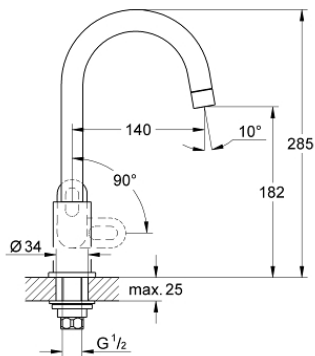

31 222 000 **BAULOOP SINK TAP 1/2"**

PRODUCT DESCRIPTION

- Colour: chrome
- single hole installation
- metal lever
- ceramic headpart
- swivel tubular spout
- mousseur
- GROHE LongLife finish
- fixation nut
- maximum flow rate (at 3 bar): 13 l/min

31 222 000 BAULoop SINK TAP 1/2"

SPARE PARTS

- 1: Handle (Spare part-nr. 48121000)
- 1.1: Replacement handle connection kit (Spare part-nr. 45186000)
- 1.1.1: O-ring Ø18,2 x Ø1,7 (Spare part-nr. 0392400M)
- 2: Ceramic headpart, 1/2" (Spare part-nr. 45882000)
- 2.1: O-ring Ø18,2 x Ø1,7 (Spare part-nr. 0392400M)
- 3: Mousseur (Spare part-nr. 13928000)
- 4: Shank mounting kit (Spare part-nr. 45004000)
- 5: Coupling nut 1/2" x 14.5 mm (Spare part-nr. 1290200M)
- 5.1: Fibre seal dia. Ø18.5 x Ø12 x 2 (Spare part-nr. 0138900M)
- 6: Coupling nut 1/2" (Spare part-nr. 1290100M)
- 6.1: Fibre seal dia. Ø18.5 x Ø12 x 2 (Spare part-nr. 0138900M)