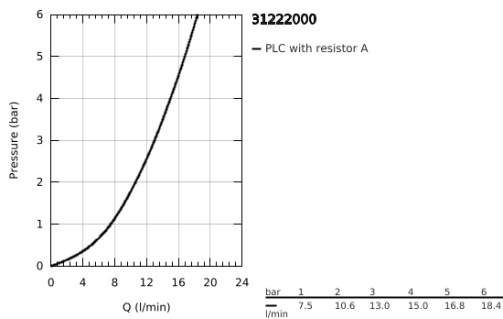

31 222 000 **BAULOOP SINK TAP 1/2"**

PRODUCT DESCRIPTION

- Colour: chrome
- single hole installation
- metal lever
- ceramic headpart
- swivel tubular spout
- mousseur
- GROHE LongLife finish
- fixation nut
- maximum flow rate (at 3 bar): 13 l/min

31 222 000 BAULoop SINK TAP 1/2"

SPARE PARTS

- 1: Handle (Spare part-nr. 48121000)
- 1.1: Replacement handle connection kit (Spare part-nr. 45186000)
- 1.1.1: O-ring Ø18,2 x Ø1,7 (Spare part-nr. 0392400M)
- 2: Ceramic headpart, 1/2" (Spare part-nr. 45882000)
- 2.1: O-ring Ø18,2 x Ø1,7 (Spare part-nr. 0392400M)
- 3: Mousseur (Spare part-nr. 13928000)
- 4: Shank mounting kit (Spare part-nr. 45004000)
- 5: Coupling nut 1/2" x 14.5 mm (Spare part-nr. 1290200M)
- 5.1: Fibre seal dia. Ø18.5 x Ø12 x 2 (Spare part-nr. 0138900M)
- 6: Coupling nut 1/2" (Spare part-nr. 1290100M)
- 6.1: Fibre seal dia. Ø18.5 x Ø12 x 2 (Spare part-nr. 0138900M)