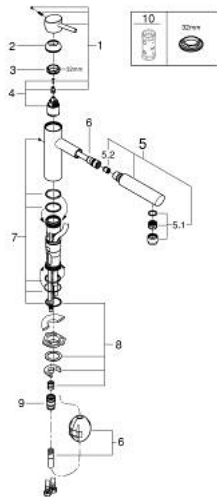

31 129 001 **CONCETTO SINGLE-LEVER SINK MIXER 1/2"**

PRODUCT DESCRIPTION

- Colour: chrome
- medium spout
- single hole installation
- GROHE LongLife finish
- GROHE SilkMove 35 mm ceramic cartridge
- Easy Docking Function guarantees easy retraction and smooth docking back to the starting position
- Pull-Out spout for greater flexibility
- adjustable flow rate limiter
- swivel cast spout
- swivel area 100°
- protected against backflow
- flexible connection hoses
- rapid installation system
- maximum flow rate (at 3 bar): 7.5 l/min
- minimum pressure 1.0 bar

31 129 001 **CONCETTO SINGLE-LEVER SINK MIXER 1/2"**

SPARE PARTS

- 1: Lever (Spare part-nr. 46822000)
 - 2: Cap (Spare part-nr. 46492000)
 - 3: Screw ring (Spare part-nr. 46815000)
 - 4: Cartridge (Spare part-nr. 46374000)
 - 5: Pull out shower (Spare part-nr. 48532000)
 - 5.1: Mousseur (Spare part-nr. 06574000)
 - 5.1.1: Repl.kit f.Mousseur M22x1 and M24x1 (Spare part-nr. 45002000)
 - 5.2: Non-return valve (Spare part-nr. 08565000)
 - 6: Hose for sink mixer with pull-out dual spray or mousseur (Spare part-nr. 48293000)
 - 7: Seal kit (Spare part-nr. 46760000)
 - 8: Shank mounting kit (Spare part-nr. 46346000)
 - 8.1: Stop (Spare part-nr. 04174000)
 - 9: Support plate (Spare part-nr. 05334000)
 - 10: Quick coupling (Spare part-nr. 46338000)
 - 11: Socket Spanner (Spare part-nr. 19332000)*
- * Optional accessories