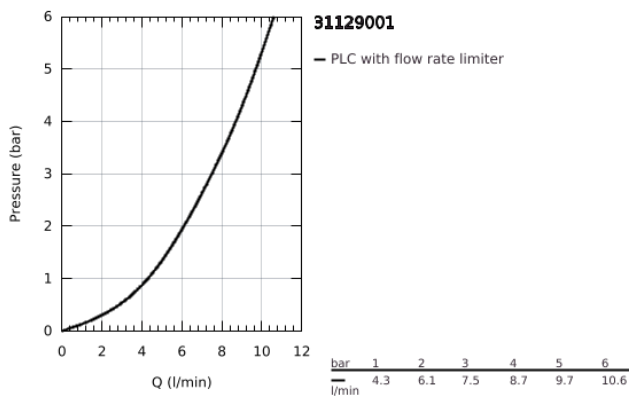

31 129 001 **CONCETTO SINGLE-LEVER SINK MIXER 1/2"**

PRODUCT DESCRIPTION

- Colour: chrome
- medium spout
- single hole installation
- GROHE LongLife finish
- GROHE SilkMove 35 mm ceramic cartridge
- Easy Docking Function guarantees easy retraction and smooth docking back to the starting position
- Pull-Out spout for greater flexibility
- adjustable flow rate limiter
- swivel cast spout
- swivel area 100°
- protected against backflow
- flexible connection hoses
- rapid installation system
- maximum flow rate (at 3 bar): 7.5 l/min
- minimum pressure 1.0 bar

31 129 001 **CONCETTO SINGLE-LEVER SINK MIXER 1/2"**

SPARE PARTS

- 1: Lever (Spare part-nr. 46822000)
 - 2: Cap (Spare part-nr. 46492000)
 - 3: Screw ring (Spare part-nr. 46815000)
 - 4: Cartridge (Spare part-nr. 46374000)
 - 5: Pull out shower (Spare part-nr. 48532000)
 - 5.1: Mousseur (Spare part-nr. 06574000)
 - 5.1.1: Repl.kit f.Mousseur M22x1 and M24x1 (Spare part-nr. 45002000)
 - 5.2: Non-return valve (Spare part-nr. 08565000)
 - 6: Hose for sink mixer with pull-out dual spray or mousseur (Spare part-nr. 48293000)
 - 7: Seal kit (Spare part-nr. 46760000)
 - 8: Shank mounting kit (Spare part-nr. 46346000)
 - 8.1: Stop (Spare part-nr. 04174000)
 - 9: Support plate (Spare part-nr. 05334000)
 - 10: Quick coupling (Spare part-nr. 46338000)
 - 11: Socket Spanner (Spare part-nr. 19332000)*
- * Optional accessories