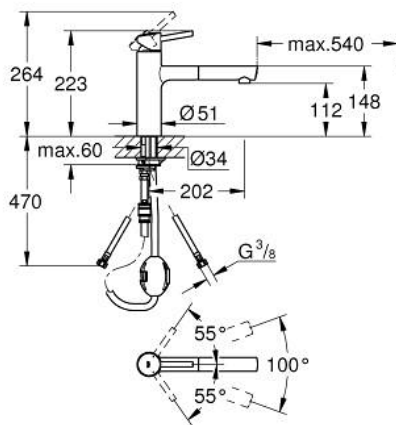

31 129 001 **CONCETTO SINGLE-LEVER SINK MIXER 1/2"**

PRODUCT DESCRIPTION

- Colour: chrome
- medium spout
- single hole installation
- GROHE LongLife finish
- GROHE SilkMove 35 mm ceramic cartridge
- Easy Docking Function guarantees easy retraction and smooth docking back to the starting position
- Pull-Out spout for greater flexibility
- adjustable flow rate limiter
- swivel cast spout
- swivel area 100°
- protected against backflow
- flexible connection hoses
- rapid installation system
- maximum flow rate (at 3 bar): 7.5 l/min
- minimum pressure 1.0 bar

31 129 001 **CONCETTO SINGLE-LEVER SINK MIXER 1/2"**

SPARE PARTS

- 1: Lever (Spare part-nr. 46822000)
 - 2: Cap (Spare part-nr. 46492000)
 - 3: Screw ring (Spare part-nr. 46815000)
 - 4: Cartridge (Spare part-nr. 46374000)
 - 5: Pull out shower (Spare part-nr. 48532000)
 - 5.1: Mousseur (Spare part-nr. 06574000)
 - 5.1.1: Repl.kit f.Mousseur M22x1 and M24x1 (Spare part-nr. 45002000)
 - 5.2: Non-return valve (Spare part-nr. 08565000)
 - 6: Hose for sink mixer with pull-out dual spray or mousseur (Spare part-nr. 48293000)
 - 7: Seal kit (Spare part-nr. 46760000)
 - 8: Shank mounting kit (Spare part-nr. 46346000)
 - 8.1: Stop (Spare part-nr. 04174000)
 - 9: Support plate (Spare part-nr. 05334000)
 - 10: Quick coupling (Spare part-nr. 46338000)
 - 11: Socket Spanner (Spare part-nr. 19332000)*
- * Optional accessories