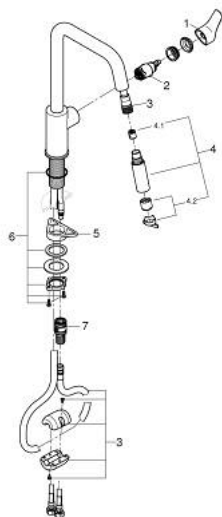

30 619 243 D EUROSMART SINGLE-LEVER SINK MIXER 1/2"

PRODUCT DESCRIPTION

- Colour: matte black
- high spout
- single hole installation
- GROHE LongLife finish
- GROHE SilkMove 28 mm ceramic cartridge
- flow strainer
- with integrated temperature limiter
- Pull-Out spout for greater flexibility
- Dual Spray - switch between laminar spray and SpeedClean shower jet using diverter
- automatic return to laminar spray
- adjustable flow rate limiter
- swivel cast spout
- swivel area 360°
- Protected Water Ways no contact of water with lead or nickel inside the tap
- flexible connection hoses
- metal fixation set
- protected against backflow
- maximum flow rate (at 3 bar): 5 l/min
- professional edition

30 619 243 D EUROSMART SINGLE-LEVER SINK MIXER 1/2"

SPARE PARTS

- 1: Lever (Spare part-nr. 485312430)
- 2: Cartridge (Spare part-nr. 46963000)
- 3: Hose for sink mixer with pull-out dual spray or mousseur (Spare part-nr. 48293000)
- 4: Pull-Out spray (Spare part-nr. 484162430)
- 4.1: Non-return valve (Spare part-nr. 08565000)
- 4.2: Flow straightener (Spare part-nr. 48347000)
- 5: Support plate (Spare part-nr. 05334000)
- 6: Shank fastening assembly (Spare part-nr. 48384000)
- 7: Quick coupling (Spare part-nr. 64999000)