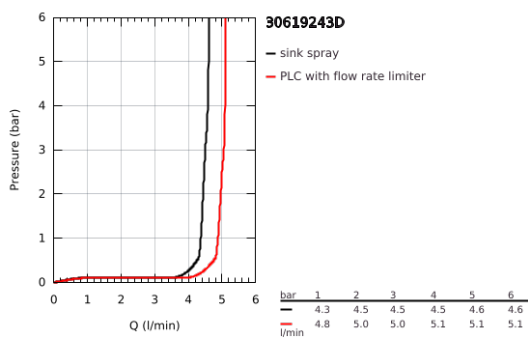

30 619 243 D EUROSMART SINGLE-LEVER SINK MIXER 1/2"

PRODUCT DESCRIPTION

- Colour: matte black
- high spout
- single hole installation
- GROHE LongLife finish
- GROHE SilkMove 28 mm ceramic cartridge
- flow strainer
- with integrated temperature limiter
- Pull-Out spout for greater flexibility
- Dual Spray - switch between laminar spray and SpeedClean shower jet using diverter
- automatic return to laminar spray
- adjustable flow rate limiter
- swivel cast spout
- swivel area 360°
- Protected Water Ways no contact of water with lead or nickel inside the tap
- flexible connection hoses
- metal fixation set
- protected against backflow
- maximum flow rate (at 3 bar): 5 l/min
- professional edition

30 619 243 D EUROSMART SINGLE-LEVER SINK MIXER 1/2"

SPARE PARTS

- 1: Lever (Spare part-nr. 485312430)
- 2: Cartridge (Spare part-nr. 46963000)
- 3: Hose for sink mixer with pull-out dual spray or mousseur (Spare part-nr. 48293000)
- 4: Pull-Out spray (Spare part-nr. 484162430)
- 4.1: Non-return valve (Spare part-nr. 08565000)
- 4.2: Flow straightener (Spare part-nr. 48347000)
- 5: Support plate (Spare part-nr. 05334000)
- 6: Shank fastening assembly (Spare part-nr. 48384000)
- 7: Quick coupling (Spare part-nr. 64999000)