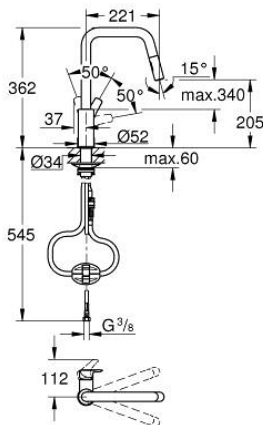

30 619 243 D EUROSMART SINGLE-LEVER SINK MIXER 1/2"

PRODUCT DESCRIPTION

- Colour: matte black
- high spout
- single hole installation
- GROHE LongLife finish
- GROHE SilkMove 28 mm ceramic cartridge
- flow strainer
- with integrated temperature limiter
- Pull-Out spout for greater flexibility
- Dual Spray - switch between laminar spray and SpeedClean shower jet using diverter
- automatic return to laminar spray
- adjustable flow rate limiter
- swivel cast spout
- swivel area 360°
- Protected Water Ways no contact of water with lead or nickel inside the tap
- flexible connection hoses
- metal fixation set
- protected against backflow
- maximum flow rate (at 3 bar): 5 l/min
- professional edition

30 619 243 D EUROSMART SINGLE-LEVER SINK MIXER 1/2"

SPARE PARTS

- 1: Lever (Spare part-nr. 485312430)
- 2: Cartridge (Spare part-nr. 46963000)
- 3: Hose for sink mixer with pull-out dual spray or mousseur (Spare part-nr. 48293000)
- 4: Pull-Out spray (Spare part-nr. 484162430)
- 4.1: Non-return valve (Spare part-nr. 08565000)
- 4.2: Flow straightener (Spare part-nr. 48347000)
- 5: Support plate (Spare part-nr. 05334000)
- 6: Shank fastening assembly (Spare part-nr. 48384000)
- 7: Quick coupling (Spare part-nr. 64999000)