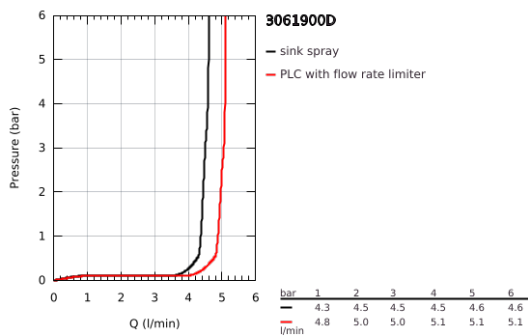

30 619 00D EUROSART SINGLE-LEVER SINK MIXER 1/2"

PRODUCT DESCRIPTION

- Colour: chrome
- high spout
- single hole installation
- GROHE LongLife finish
- GROHE SilkMove 28 mm ceramic cartridge
- flow strainer
- with integrated temperature limiter
- Pull-Out spout for greater flexibility
- Dual Spray - switch between laminar spray and SpeedClean shower jet using diverter
- automatic return to laminar spray
- adjustable flow rate limiter
- swivel cast spout
- swivel area 360°
- Protected Water Ways no contact of water with lead or nickel inside the tap
- flexible connection hoses
- metal fixation set
- protected against backflow
- maximum flow rate (at 3 bar): 5 l/min
- professional edition

30 619 00D EUROSART SINGLE-LEVER SINK MIXER 1/2"

SPARE PARTS

- 1: Lever (Spare part-nr. 48531000)
- 2: Cartridge (Spare part-nr. 46963000)
- 3: Hose for sink mixer with pull-out dual spray or mousseur (Spare part-nr. 48293000)
- 4: Pull-Out spray (Spare part-nr. 48416000)
- 4.1: Non-return valve (Spare part-nr. 08565000)
- 4.2: Flow straightener (Spare part-nr. 48347000)
- 5: Support plate (Spare part-nr. 05334000)
- 6: Shank fastening assembly (Spare part-nr. 48384000)
- 7: Quick coupling (Spare part-nr. 64999000)