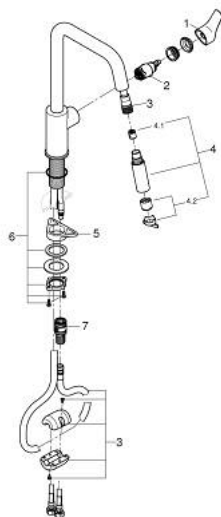

30 619 00D EUROSART SINGLE-LEVER SINK MIXER 1/2"

PRODUCT DESCRIPTION

- Colour: chrome
- high spout
- single hole installation
- GROHE LongLife finish
- GROHE SilkMove 28 mm ceramic cartridge
- flow strainer
- with integrated temperature limiter
- Pull-Out spout for greater flexibility
- Dual Spray - switch between laminar spray and SpeedClean shower jet using diverter
- automatic return to laminar spray
- adjustable flow rate limiter
- swivel cast spout
- swivel area 360°
- Protected Water Ways no contact of water with lead or nickel inside the tap
- flexible connection hoses
- metal fixation set
- protected against backflow
- maximum flow rate (at 3 bar): 5 l/min
- professional edition

30 619 00D EUROSART SINGLE-LEVER SINK MIXER 1/2"

SPARE PARTS

- 1: Lever (Spare part-nr. 48531000)
- 2: Cartridge (Spare part-nr. 46963000)
- 3: Hose for sink mixer with pull-out dual spray or mousseur (Spare part-nr. 48293000)
- 4: Pull-Out spray (Spare part-nr. 48416000)
- 4.1: Non-return valve (Spare part-nr. 08565000)
- 4.2: Flow straightener (Spare part-nr. 48347000)
- 5: Support plate (Spare part-nr. 05334000)
- 6: Shank fastening assembly (Spare part-nr. 48384000)
- 7: Quick coupling (Spare part-nr. 64999000)