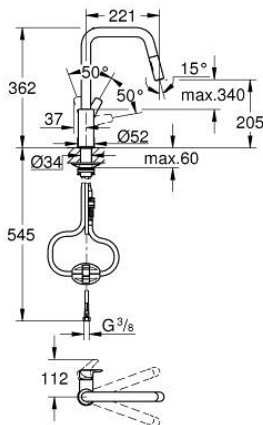

30 619 00D EUROSART SINGLE-LEVER SINK MIXER 1/2"

PRODUCT DESCRIPTION

- Colour: chrome
- high spout
- single hole installation
- GROHE LongLife finish
- GROHE SilkMove 28 mm ceramic cartridge
- flow strainer
- with integrated temperature limiter
- Pull-Out spout for greater flexibility
- Dual Spray - switch between laminar spray and SpeedClean shower jet using diverter
- automatic return to laminar spray
- adjustable flow rate limiter
- swivel cast spout
- swivel area 360°
- Protected Water Ways no contact of water with lead or nickel inside the tap
- flexible connection hoses
- metal fixation set
- protected against backflow
- maximum flow rate (at 3 bar): 5 l/min
- professional edition

30 619 00D EUROSART SINGLE-LEVER SINK MIXER 1/2"

SPARE PARTS

- 1: Lever (Spare part-nr. 48531000)
- 2: Cartridge (Spare part-nr. 46963000)
- 3: Hose for sink mixer with pull-out dual spray or mousseur (Spare part-nr. 48293000)
- 4: Pull-Out spray (Spare part-nr. 48416000)
- 4.1: Non-return valve (Spare part-nr. 08565000)
- 4.2: Flow straightener (Spare part-nr. 48347000)
- 5: Support plate (Spare part-nr. 05334000)
- 6: Shank fastening assembly (Spare part-nr. 48384000)
- 7: Quick coupling (Spare part-nr. 64999000)