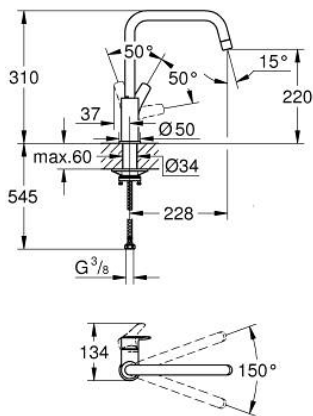

30 567 243 D **EUROSMART SINGLE-LEVER SINK MIXER 1/2"**

PRODUCT DESCRIPTION

- Colour: matte black
- high spout
- single hole installation
- GROHE LongLife finish
- GROHE SilkMove 28 mm ceramic cartridge
- mousseur
- swivel tubular spout, swivel area 150°
- Protected Water Ways no contact of water with lead or nickel inside the tap
- flexible connection hoses

- metal fixation set
- maximum flow rate (at 3 bar): 5 l/min
- minimum pressure 1.0 bar
- professional edition