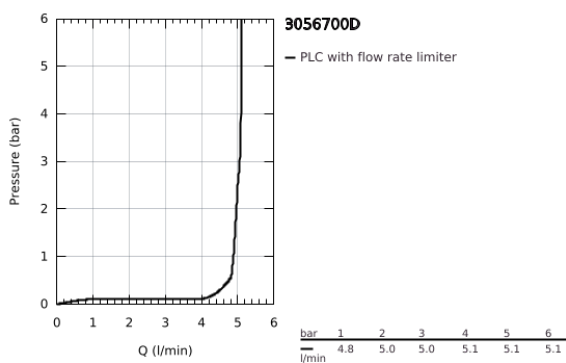

30 567 00D EUROSMART SINGLE-LEVER SINK MIXER 1/2"

PRODUCT DESCRIPTION

- Colour: chrome
- high spout
- single hole installation
- GROHE LongLife finish
- GROHE SilkMove 28 mm ceramic cartridge
- mousseur
- swivel tubular spout, swivel area 150°
- Protected Water Ways no contact of water with lead or nickel inside the tap
- flexible connection hoses

- metal fixation set
- maximum flow rate (at 3 bar): 5 l/min
- minimum pressure 1.0 bar
- professional edition

30 567 00D EUROSMART SINGLE-LEVER SINK MIXER 1/2"

SPARE PARTS

- 1: Lever (Spare part-nr. 48531000)
- 2: Cartridge (Spare part-nr. 46963000)
- 3: Mousseur (Spare part-nr. 48419000)
- 4: Safety ring (Spare part-nr. 4826600M)
- 5: Shank fastening assembly (Spare part-nr. 48384000)
- 6: Support plate (Spare part-nr. 05334000)