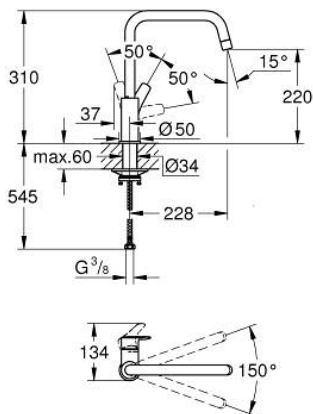

30 567 00D EUROSMART SINGLE-LEVER SINK MIXER 1/2"

PRODUCT DESCRIPTION

- Colour: chrome
- high spout
- single hole installation
- GROHE LongLife finish
- GROHE SilkMove 28 mm ceramic cartridge
- mousseur
- swivel tubular spout, swivel area 150°
- Protected Water Ways no contact of water with lead or nickel inside the tap
- flexible connection hoses

- metal fixation set
- maximum flow rate (at 3 bar): 5 l/min
- minimum pressure 1.0 bar
- professional edition

30 567 00D EUROSMART SINGLE-LEVER SINK MIXER 1/2"

SPARE PARTS

- 1: Lever (Spare part-nr. 48531000)
- 2: Cartridge (Spare part-nr. 46963000)
- 3: Mousseur (Spare part-nr. 48419000)
- 4: Safety ring (Spare part-nr. 4826600M)
- 5: Shank fastening assembly (Spare part-nr. 48384000)
- 6: Support plate (Spare part-nr. 05334000)