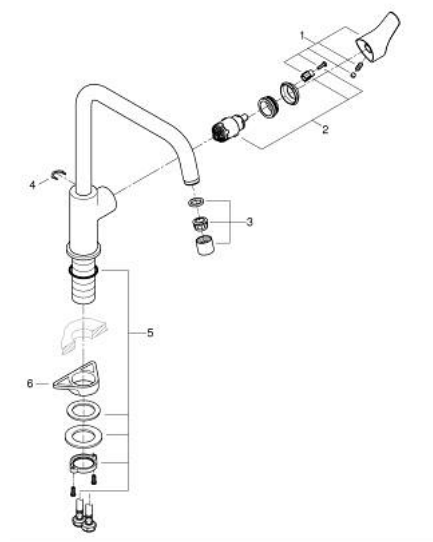

30 567 00D EUROSMART SINGLE-LEVER SINK MIXER 1/2"

PRODUCT DESCRIPTION

- Colour: chrome
- high spout
- single hole installation
- GROHE LongLife finish
- GROHE SilkMove 28 mm ceramic cartridge
- mousseur
- swivel tubular spout, swivel area 150°
- Protected Water Ways no contact of water with lead or nickel inside the tap
- flexible connection hoses

- metal fixation set
- maximum flow rate (at 3 bar): 5 l/min
- minimum pressure 1.0 bar
- professional edition

30 567 00D EUROSMART SINGLE-LEVER SINK MIXER 1/2"

SPARE PARTS

- 1: Lever (Spare part-nr. 48531000)
- 2: Cartridge (Spare part-nr. 46963000)
- 3: Mousseur (Spare part-nr. 48419000)
- 4: Safety ring (Spare part-nr. 4826600M)
- 5: Shank fastening assembly (Spare part-nr. 48384000)
- 6: Support plate (Spare part-nr. 05334000)