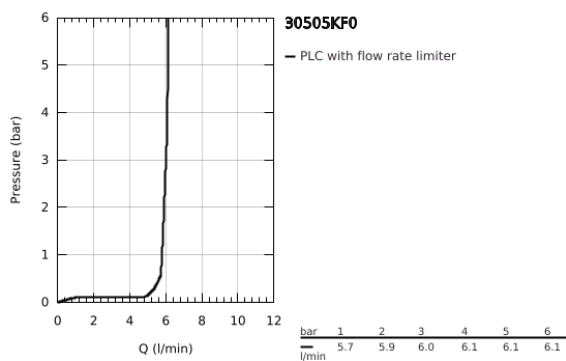

30 505 KF0 ESSENCE SINGLE-LEVER SINK MIXER 1/2"

PRODUCT DESCRIPTION

- Colour: phantom black
- high spout
- single hole installation
- GROHE SilkMove 28 mm ceramic cartridge
- GROHE AquaGuide adjustable mousseur
- swivel tubular spout
- adjustable swivel area 0° / 150° / 360°
- flexible connection hoses
- rapid installation system
- integrated temperature limiter
- maximum flow rate (at 3 bar): 6.5 l/min
- minimum pressure 1.0 bar
- professional edition

30 505 KF0 ESSENCE SINGLE-LEVER SINK MIXER 1/2"

SPARE PARTS

- 1: lever (Spare part-nr. 46927KF0)
 - 2: Cartridge (Spare part-nr. 46580000)
 - 3: screw ring (Spare part-nr. 48591000)
 - 4: spout (Spare part-nr. 13376KF0)
 - 4.1: Mousseur (Spare part-nr. 48270000)
 - 4.2: Sealing washer (Spare part-nr. 0128500M)
 - 4.3: Safety ring (Spare part-nr. 4826600M)
 - 5: Escutcheon (Spare part-nr. 48603KF0)
 - 6: Shank mounting kit (Spare part-nr. 46671000)
 - 7: Support plate (Spare part-nr. 05334000)
 - 8: Mounting wrench (Spare part-nr. 19017000)*
- * Optional accessories