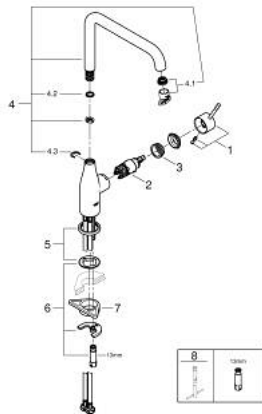

30 505 KF0 ESSENCE SINGLE-LEVER SINK MIXER 1/2"

PRODUCT DESCRIPTION

- Colour: phantom black
- high spout
- single hole installation
- GROHE SilkMove 28 mm ceramic cartridge
- GROHE AquaGuide adjustable mousseur
- swivel tubular spout
- adjustable swivel area 0° / 150° / 360°
- flexible connection hoses
- rapid installation system
- integrated temperature limiter
- maximum flow rate (at 3 bar): 6.5 l/min
- minimum pressure 1.0 bar
- professional edition

30 505 KF0 ESSENCE SINGLE-LEVER SINK MIXER 1/2"

SPARE PARTS

- 1: lever (Spare part-nr. 46927KF0)
 - 2: Cartridge (Spare part-nr. 46580000)
 - 3: screw ring (Spare part-nr. 48591000)
 - 4: spout (Spare part-nr. 13376KF0)
 - 4.1: Mousseur (Spare part-nr. 48270000)
 - 4.2: Sealing washer (Spare part-nr. 0128500M)
 - 4.3: Safety ring (Spare part-nr. 4826600M)
 - 5: Escutcheon (Spare part-nr. 48603KF0)
 - 6: Shank mounting kit (Spare part-nr. 46671000)
 - 7: Support plate (Spare part-nr. 05334000)
 - 8: Mounting wrench (Spare part-nr. 19017000)*
- * Optional accessories