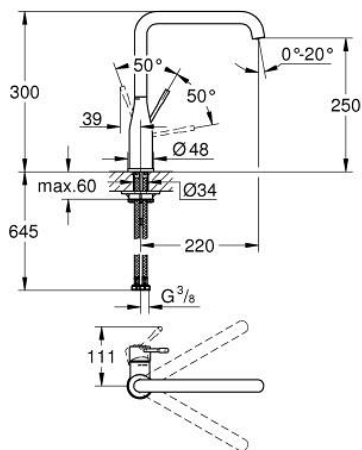

30 505 KF0 ESSENCE SINGLE-LEVER SINK MIXER 1/2"

PRODUCT DESCRIPTION

- Colour: phantom black
- high spout
- single hole installation
- GROHE SilkMove 28 mm ceramic cartridge
- GROHE AquaGuide adjustable mousseur
- swivel tubular spout
- adjustable swivel area 0° / 150° / 360°
- flexible connection hoses
- rapid installation system
- integrated temperature limiter
- maximum flow rate (at 3 bar): 6.5 l/min
- minimum pressure 1.0 bar
- professional edition

30 505 KF0 ESSENCE SINGLE-LEVER SINK MIXER 1/2"

SPARE PARTS

- 1: lever (Spare part-nr. 46927KF0)
 - 2: Cartridge (Spare part-nr. 46580000)
 - 3: screw ring (Spare part-nr. 48591000)
 - 4: spout (Spare part-nr. 13376KF0)
 - 4.1: Mousseur (Spare part-nr. 48270000)
 - 4.2: Sealing washer (Spare part-nr. 0128500M)
 - 4.3: Safety ring (Spare part-nr. 4826600M)
 - 5: Escutcheon (Spare part-nr. 48603KF0)
 - 6: Shank mounting kit (Spare part-nr. 46671000)
 - 7: Support plate (Spare part-nr. 05334000)
 - 8: Mounting wrench (Spare part-nr. 19017000)*
- * Optional accessories