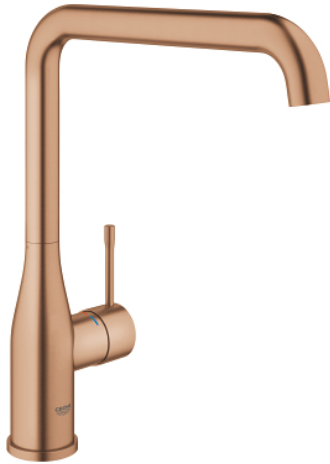

30 505 DL0 ESSENCE SINGLE-LEVER SINK MIXER 1/2"

PRODUCT DESCRIPTION

- Colour: brushed warm sunset
- high spout
- single hole installation
- GROHE LongLife finish
- GROHE SilkMove 28 mm ceramic cartridge
- GROHE AquaGuide adjustable mousseur
- swivel tubular spout
- adjustable swivel area 0° / 150° / 360°
- flexible connection hoses
- rapid installation system
- integrated temperature limiter
- maximum flow rate (at 3 bar): 6.5 l/min
- minimum pressure 1.0 bar
- professional edition