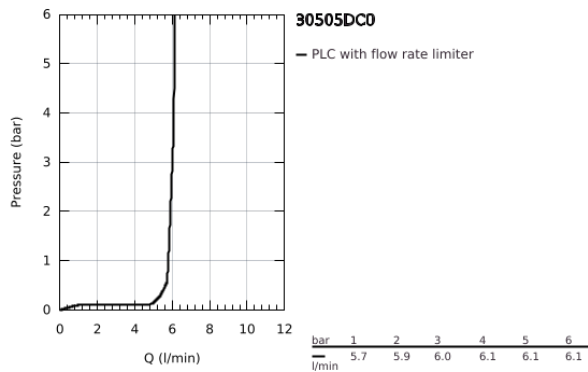

30 505 DC0 ESSENCE SINGLE-LEVER SINK MIXER 1/2"

PRODUCT DESCRIPTION

- Colour: supersteel
- high spout
- single hole installation
- GROHE LongLife finish
- GROHE SilkMove 28 mm ceramic cartridge
- GROHE AquaGuide adjustable mousseur
- swivel tubular spout
- adjustable swivel area 0° / 150° / 360°
- flexible connection hoses
- rapid installation system
- integrated temperature limiter
- maximum flow rate (at 3 bar): 6.5 l/min
- minimum pressure 1.0 bar
- professional edition

30 505 DC0 ESSENCE SINGLE-LEVER SINK MIXER 1/2"

SPARE PARTS

- 1: Lever (Spare part-nr. 46927DC0)
 - 2: Cartridge (Spare part-nr. 46580000)
 - 3: screw ring (Spare part-nr. 48591000)
 - 4: L-spout (Spare part-nr. 13376DC0)
 - 4.1: Mousseur (Spare part-nr. 48270000)
 - 4.2: Sealing washer (Spare part-nr. 0128500M)
 - 4.3: Safety ring (Spare part-nr. 4826600M)
 - 5: Escutcheon (Spare part-nr. 48603DC0)
 - 6: Shank mounting kit (Spare part-nr. 46671000)
 - 7: Support plate (Spare part-nr. 05334000)
 - 8: Mounting wrench (Spare part-nr. 19017000)*
- * Optional accessories