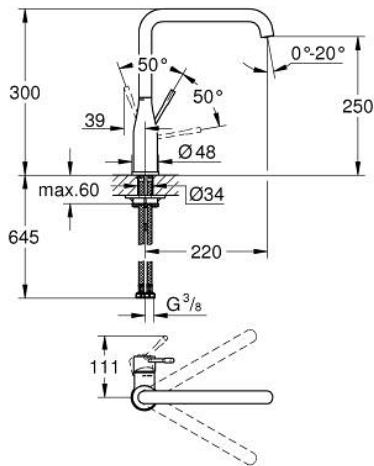

30 505 DC0 ESSENCE SINGLE-LEVER SINK MIXER 1/2"

PRODUCT DESCRIPTION

- Colour: supersteel
- high spout
- single hole installation
- GROHE LongLife finish
- GROHE SilkMove 28 mm ceramic cartridge
- GROHE AquaGuide adjustable mousseur
- swivel tubular spout
- adjustable swivel area 0° / 150° / 360°
- flexible connection hoses
- rapid installation system
- integrated temperature limiter
- maximum flow rate (at 3 bar): 6.5 l/min
- minimum pressure 1.0 bar
- professional edition

30 505 DC0 ESSENCE SINGLE-LEVER SINK MIXER 1/2"

SPARE PARTS

- 1: Lever (Spare part-nr. 46927DC0)
 - 2: Cartridge (Spare part-nr. 46580000)
 - 3: screw ring (Spare part-nr. 48591000)
 - 4: L-spout (Spare part-nr. 13376DC0)
 - 4.1: Mousseur (Spare part-nr. 48270000)
 - 4.2: Sealing washer (Spare part-nr. 0128500M)
 - 4.3: Safety ring (Spare part-nr. 4826600M)
 - 5: Escutcheon (Spare part-nr. 48603DC0)
 - 6: Shank mounting kit (Spare part-nr. 46671000)
 - 7: Support plate (Spare part-nr. 05334000)
 - 8: Mounting wrench (Spare part-nr. 19017000)*
- * Optional accessories