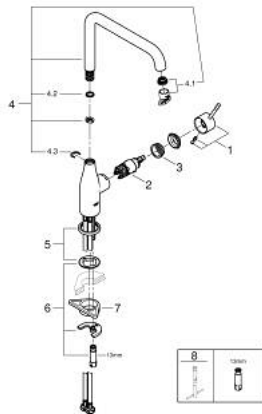

30 505 DC0 ESSENCE SINGLE-LEVER SINK MIXER 1/2"

PRODUCT DESCRIPTION

- Colour: supersteel
- high spout
- single hole installation
- GROHE LongLife finish
- GROHE SilkMove 28 mm ceramic cartridge
- GROHE AquaGuide adjustable mousseur
- swivel tubular spout
- adjustable swivel area 0° / 150° / 360°
- flexible connection hoses
- rapid installation system
- integrated temperature limiter
- maximum flow rate (at 3 bar): 6.5 l/min
- minimum pressure 1.0 bar
- professional edition

30 505 DC0 ESSENCE SINGLE-LEVER SINK MIXER 1/2"

SPARE PARTS

- 1: Lever (Spare part-nr. 46927DC0)
 - 2: Cartridge (Spare part-nr. 46580000)
 - 3: screw ring (Spare part-nr. 48591000)
 - 4: L-spout (Spare part-nr. 13376DC0)
 - 4.1: Mousseur (Spare part-nr. 48270000)
 - 4.2: Sealing washer (Spare part-nr. 0128500M)
 - 4.3: Safety ring (Spare part-nr. 4826600M)
 - 5: Escutcheon (Spare part-nr. 48603DC0)
 - 6: Shank mounting kit (Spare part-nr. 46671000)
 - 7: Support plate (Spare part-nr. 05334000)
 - 8: Mounting wrench (Spare part-nr. 19017000)*
- * Optional accessories