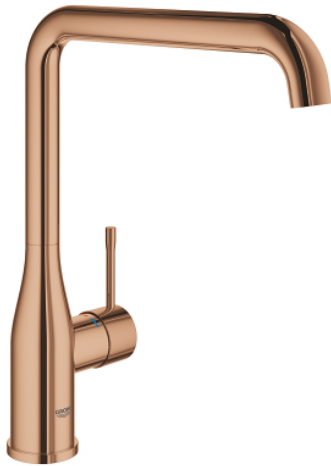

30 505 DA0 ESSENCE SINGLE-LEVER SINK MIXER 1/2"

PRODUCT DESCRIPTION

- Colour: warm sunset
- high spout
- single hole installation
- GROHE LongLife finish
- GROHE SilkMove 28 mm ceramic cartridge
- GROHE AquaGuide adjustable mousseur
- swivel tubular spout
- adjustable swivel area 0° / 150° / 360°
- flexible connection hoses
- rapid installation system
- integrated temperature limiter
- maximum flow rate (at 3 bar): 6.5 l/min
- minimum pressure 1.0 bar
- professional edition