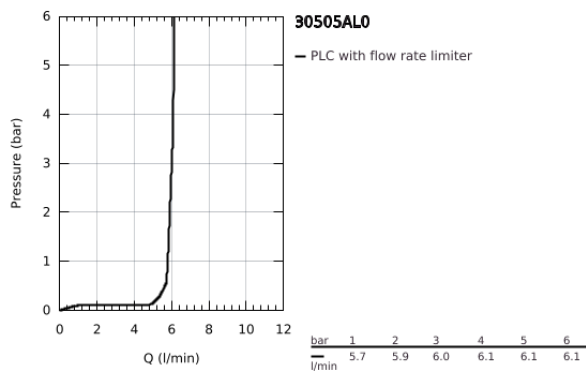

30 505 AL0 ESSENCE SINGLE-LEVER SINK MIXER 1/2"

PRODUCT DESCRIPTION

- Colour: brushed hard graphite
- high spout
- single hole installation
- GROHE LongLife finish
- GROHE SilkMove 28 mm ceramic cartridge
- GROHE AquaGuide adjustable mousseur
- swivel tubular spout
- adjustable swivel area 0° / 150° / 360°
- flexible connection hoses
- rapid installation system
- integrated temperature limiter
- maximum flow rate (at 3 bar): 6.5 l/min
- minimum pressure 1.0 bar
- professional edition

30 505 AL0 ESSENCE SINGLE-LEVER SINK MIXER 1/2"

SPARE PARTS

- 1: Lever (Spare part-nr. 46927AL0)
 - 2: Cartridge (Spare part-nr. 46580000)
 - 3: screw ring (Spare part-nr. 48591000)
 - 4: L-spout (Spare part-nr. 13376AL0)
 - 4.1: Mousseur (Spare part-nr. 48270000)
 - 4.2: Sealing washer (Spare part-nr. 0128500M)
 - 4.3: Safety ring (Spare part-nr. 4826600M)
 - 5: Escutcheon (Spare part-nr. 48603AL0)
 - 6: Shank mounting kit (Spare part-nr. 46671000)
 - 7: Support plate (Spare part-nr. 05334000)
 - 8: Mounting wrench (Spare part-nr. 19017000)*
- * Optional accessories