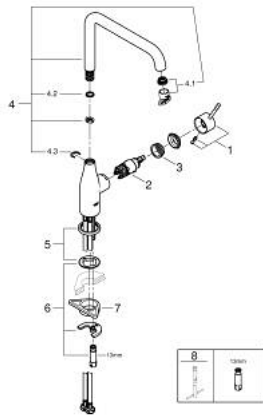

30 505 AL0 ESSENCE SINGLE-LEVER SINK MIXER 1/2"

PRODUCT DESCRIPTION

- Colour: brushed hard graphite
- high spout
- single hole installation
- GROHE LongLife finish
- GROHE SilkMove 28 mm ceramic cartridge
- GROHE AquaGuide adjustable mousseur
- swivel tubular spout
- adjustable swivel area 0° / 150° / 360°
- flexible connection hoses
- rapid installation system
- integrated temperature limiter
- maximum flow rate (at 3 bar): 6.5 l/min
- minimum pressure 1.0 bar
- professional edition

30 505 AL0 ESSENCE SINGLE-LEVER SINK MIXER 1/2"

SPARE PARTS

- 1: Lever (Spare part-nr. 46927AL0)
 - 2: Cartridge (Spare part-nr. 46580000)
 - 3: screw ring (Spare part-nr. 48591000)
 - 4: L-spout (Spare part-nr. 13376AL0)
 - 4.1: Mousseur (Spare part-nr. 48270000)
 - 4.2: Sealing washer (Spare part-nr. 0128500M)
 - 4.3: Safety ring (Spare part-nr. 4826600M)
 - 5: Escutcheon (Spare part-nr. 48603AL0)
 - 6: Shank mounting kit (Spare part-nr. 46671000)
 - 7: Support plate (Spare part-nr. 05334000)
 - 8: Mounting wrench (Spare part-nr. 19017000)*
- * Optional accessories