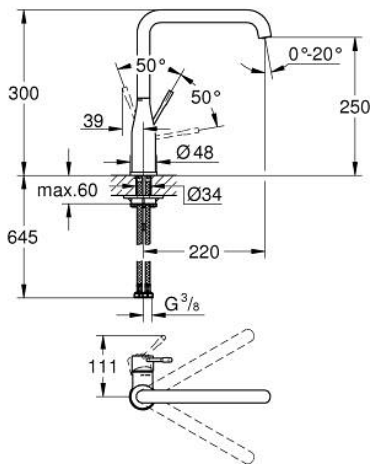

30 505 AL0 ESSENCE SINGLE-LEVER SINK MIXER 1/2"

PRODUCT DESCRIPTION

- Colour: brushed hard graphite
- high spout
- single hole installation
- GROHE LongLife finish
- GROHE SilkMove 28 mm ceramic cartridge
- GROHE AquaGuide adjustable mousseur
- swivel tubular spout
- adjustable swivel area 0° / 150° / 360°
- flexible connection hoses
- rapid installation system
- integrated temperature limiter
- maximum flow rate (at 3 bar): 6.5 l/min
- minimum pressure 1.0 bar
- professional edition

30 505 AL0 ESSENCE SINGLE-LEVER SINK MIXER 1/2"

SPARE PARTS

- 1: Lever (Spare part-nr. 46927AL0)
 - 2: Cartridge (Spare part-nr. 46580000)
 - 3: screw ring (Spare part-nr. 48591000)
 - 4: L-spout (Spare part-nr. 13376AL0)
 - 4.1: Mousseur (Spare part-nr. 48270000)
 - 4.2: Sealing washer (Spare part-nr. 0128500M)
 - 4.3: Safety ring (Spare part-nr. 4826600M)
 - 5: Escutcheon (Spare part-nr. 48603AL0)
 - 6: Shank mounting kit (Spare part-nr. 46671000)
 - 7: Support plate (Spare part-nr. 05334000)
 - 8: Mounting wrench (Spare part-nr. 19017000)*
- * Optional accessories