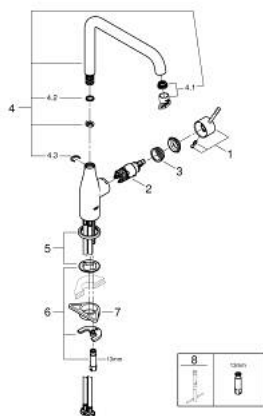

30 505 000 **ESSENCE SINGLE-LEVER SINK MIXER 1/2"**

PRODUCT DESCRIPTION

- Colour: chrome
- high spout
- single hole installation
- GROHE LongLife finish
- GROHE SilkMove 28 mm ceramic cartridge
- GROHE AquaGuide adjustable mousseur
- swivel tubular spout
- adjustable swivel area 0° / 150° / 360°
- flexible connection hoses
- rapid installation system
- integrated temperature limiter
- maximum flow rate (at 3 bar): 6.5 l/min
- minimum pressure 1.0 bar
- professional edition
- replaces Essence sink mixer 30 269 xx0

30 505 000 ESSENCE SINGLE-LEVER SINK MIXER 1/2"

SPARE PARTS

- 1: Lever (Spare part-nr. 46927000)
 - 2: Cartridge (Spare part-nr. 46580000)
 - 3: screw ring (Spare part-nr. 48591000)
 - 4: L-spout (Spare part-nr. 13376000)
 - 4.1: Mousseur (Spare part-nr. 48270000)
 - 4.2: Sealing washer (Spare part-nr. 0128500M)
 - 4.3: Safety ring (Spare part-nr. 4826600M)
 - 5: Escutcheon (Spare part-nr. 48603000)
 - 6: Shank mounting kit (Spare part-nr. 46671000)
 - 7: Support plate (Spare part-nr. 05334000)
 - 8: Mounting wrench (Spare part-nr. 19017000)*
- * Optional accessories