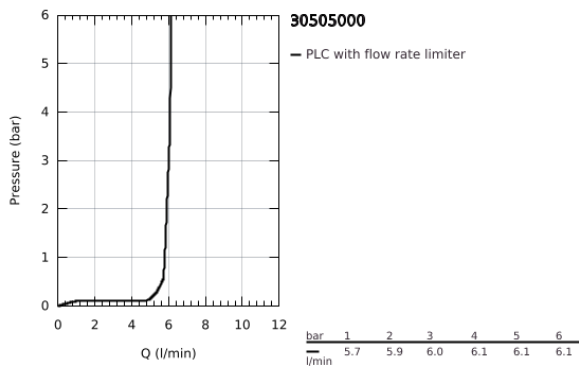

30 505 000 **ESSENCE SINGLE-LEVER SINK MIXER 1/2"**

PRODUCT DESCRIPTION

- Colour: chrome
- high spout
- single hole installation
- GROHE LongLife finish
- GROHE SilkMove 28 mm ceramic cartridge
- GROHE AquaGuide adjustable mousseur
- swivel tubular spout
- adjustable swivel area 0° / 150° / 360°
- flexible connection hoses
- rapid installation system
- integrated temperature limiter
- maximum flow rate (at 3 bar): 6.5 l/min
- minimum pressure 1.0 bar
- professional edition
- replaces Essence sink mixer 30 269 xx0

30 505 000 ESSENCE SINGLE-LEVER SINK MIXER 1/2"

SPARE PARTS

- 1: Lever (Spare part-nr. 46927000)
 - 2: Cartridge (Spare part-nr. 46580000)
 - 3: screw ring (Spare part-nr. 48591000)
 - 4: L-spout (Spare part-nr. 13376000)
 - 4.1: Mousseur (Spare part-nr. 48270000)
 - 4.2: Sealing washer (Spare part-nr. 0128500M)
 - 4.3: Safety ring (Spare part-nr. 4826600M)
 - 5: Escutcheon (Spare part-nr. 48603000)
 - 6: Shank mounting kit (Spare part-nr. 46671000)
 - 7: Support plate (Spare part-nr. 05334000)
 - 8: Mounting wrench (Spare part-nr. 19017000)*
- * Optional accessories