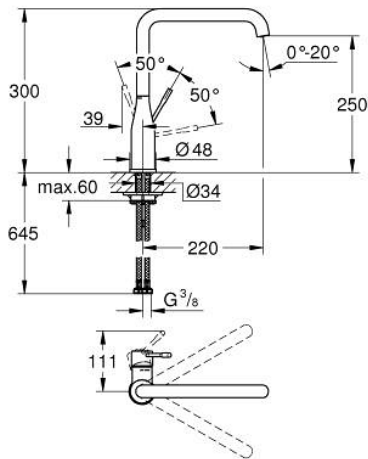

30 505 000 **ESSENCE SINGLE-LEVER SINK MIXER 1/2"**

PRODUCT DESCRIPTION

- Colour: chrome
- high spout
- single hole installation
- GROHE LongLife finish
- GROHE SilkMove 28 mm ceramic cartridge
- GROHE AquaGuide adjustable mousseur
- swivel tubular spout
- adjustable swivel area 0° / 150° / 360°
- flexible connection hoses
- rapid installation system
- integrated temperature limiter
- maximum flow rate (at 3 bar): 6.5 l/min
- minimum pressure 1.0 bar
- professional edition
- replaces Essence sink mixer 30 269 xx0

30 505 000 ESSENCE SINGLE-LEVER SINK MIXER 1/2"

SPARE PARTS

- 1: Lever (Spare part-nr. 46927000)
 - 2: Cartridge (Spare part-nr. 46580000)
 - 3: screw ring (Spare part-nr. 48591000)
 - 4: L-spout (Spare part-nr. 13376000)
 - 4.1: Mousseur (Spare part-nr. 48270000)
 - 4.2: Sealing washer (Spare part-nr. 0128500M)
 - 4.3: Safety ring (Spare part-nr. 4826600M)
 - 5: Escutcheon (Spare part-nr. 48603000)
 - 6: Shank mounting kit (Spare part-nr. 46671000)
 - 7: Support plate (Spare part-nr. 05334000)
 - 8: Mounting wrench (Spare part-nr. 19017000)*
- * Optional accessories