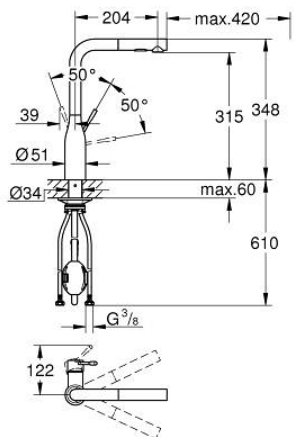

30 504 KF0 ESSENCE SINGLE-LEVER SINK MIXER 1/2"

PRODUCT DESCRIPTION

- Colour: phantom black
- high spout
- single hole installation
- GROHE SilkMove 28 mm ceramic cartridge
- Pull-Out spout for greater flexibility
- Easy Docking Function guarantees easy retraction and smooth docking back to the starting position
- flow strainer
- Dual Spray - switch between laminar spray and SpeedClean shower jet using diverter
- automatic return to laminar spray
- material: metal
- swivel tubular spout, swivel area 360°
- integrated non-return valve
- protected against backflow
- flexible connection hoses
- metal fixation set
- integrated temperature limiter
- maximum flow rate (at 3 bar): 8 l/min
- minimum pressure 1.0 bar
- professional edition

30 504 KF0 ESSENCE SINGLE-LEVER SINK MIXER 1/2"

SPARE PARTS

- 1: lever (Spare part-nr. 46927KF0)
- 2: Cartridge (Spare part-nr. 46580000)
- 3: Pull-Out spray (Spare part-nr. 46926KF0)
- 3.1: Dirt strainer (Spare part-nr. 0676800M)
- 3.2: Non-return valve (Spare part-nr. 08565000)
- 3.3: Flow straightener (Spare part-nr. 48275000)
- 4: Hose for sink mixer with pull-out dual spray or mousseur (Spare part-nr. 48293000)
- 5: Shank fastening assembly (Spare part-nr. 48384000)
- 6: Support plate (Spare part-nr. 05334000)