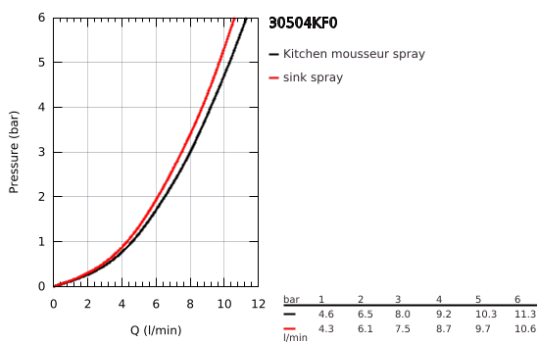

30 504 KF0 ESSENCE SINGLE-LEVER SINK MIXER 1/2"

PRODUCT DESCRIPTION

- Colour: phantom black
- high spout
- single hole installation
- GROHE SilkMove 28 mm ceramic cartridge
- Pull-Out spout for greater flexibility
- Easy Docking Function guarantees easy retraction and smooth docking back to the starting position
- flow strainer
- Dual Spray - switch between laminar spray and SpeedClean shower jet using diverter
- automatic return to laminar spray
- material: metal
- swivel tubular spout, swivel area 360°
- integrated non-return valve
- protected against backflow
- flexible connection hoses
- metal fixation set
- integrated temperature limiter
- maximum flow rate (at 3 bar): 8 l/min
- minimum pressure 1.0 bar
- professional edition

30 504 KF0 ESSENCE SINGLE-LEVER SINK MIXER 1/2"

SPARE PARTS

- 1: lever (Spare part-nr. 46927KF0)
- 2: Cartridge (Spare part-nr. 46580000)
- 3: Pull-Out spray (Spare part-nr. 46926KF0)
- 3.1: Dirt strainer (Spare part-nr. 0676800M)
- 3.2: Non-return valve (Spare part-nr. 08565000)
- 3.3: Flow straightener (Spare part-nr. 48275000)
- 4: Hose for sink mixer with pull-out dual spray or mousseur (Spare part-nr. 48293000)
- 5: Shank fastening assembly (Spare part-nr. 48384000)
- 6: Support plate (Spare part-nr. 05334000)