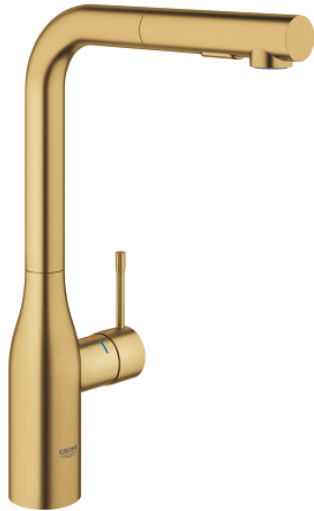

30 504 GN0 ESSENCE SINGLE-LEVER SINK MIXER 1/2"

PRODUCT DESCRIPTION

- Colour: brushed cool sunrise
- high spout
- single hole installation
- GROHE LongLife finish
- GROHE SilkMove 28 mm ceramic cartridge
- Pull-Out spout for greater flexibility
- Easy Docking Function guarantees easy retraction and smooth docking back to the starting position
- flow strainer
- Dual Spray - switch between laminar spray and SpeedClean shower jet using diverter
- automatic return to laminar spray
- material: metal
- swivel tubular spout, swivel area 360°
- integrated non-return valve
- protected against backflow
- flexible connection hoses
- metal fixation set
- integrated temperature limiter
- maximum flow rate (at 3 bar): 8 l/min
- minimum pressure 1.0 bar
- professional edition