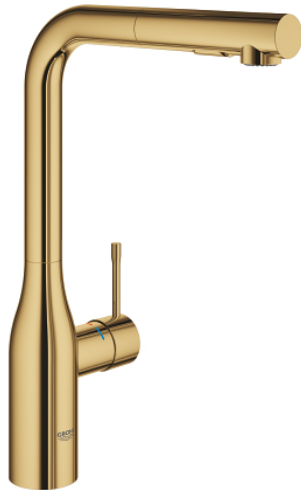

30 504 GL0 ESSENCE SINGLE-LEVER SINK MIXER 1/2"

PRODUCT DESCRIPTION

- Colour: cool sunrise
- high spout
- single hole installation
- GROHE LongLife finish
- GROHE SilkMove 28 mm ceramic cartridge
- Pull-Out spout for greater flexibility
- Easy Docking Function guarantees easy retraction and smooth docking back to the starting position
- flow strainer
- Dual Spray - switch between laminar spray and SpeedClean shower jet using diverter
- automatic return to laminar spray
- material: metal
- swivel tubular spout, swivel area 360°
- integrated non-return valve
- protected against backflow
- flexible connection hoses
- metal fixation set
- integrated temperature limiter
- maximum flow rate (at 3 bar): 8 l/min
- minimum pressure 1.0 bar
- professional edition