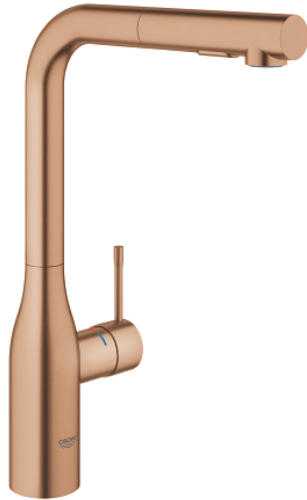

## 30 504 DL0 ESSENCE SINGLE-LEVER SINK MIXER 1/2"

### PRODUCT DESCRIPTION

- Colour: brushed warm sunset
- high spout
- single hole installation
- GROHE LongLife finish
- GROHE SilkMove 28 mm ceramic cartridge
- Pull-Out spout for greater flexibility
- Easy Docking Function guarantees easy retraction and smooth docking back to the starting position
- flow strainer
- Dual Spray - switch between laminar spray and SpeedClean shower jet using diverter
- automatic return to laminar spray
- material: metal
- swivel tubular spout, swivel area 360°
- integrated non-return valve
- protected against backflow
- flexible connection hoses
- metal fixation set
- integrated temperature limiter
- maximum flow rate (at 3 bar): 8 l/min
- minimum pressure 1.0 bar
- professional edition