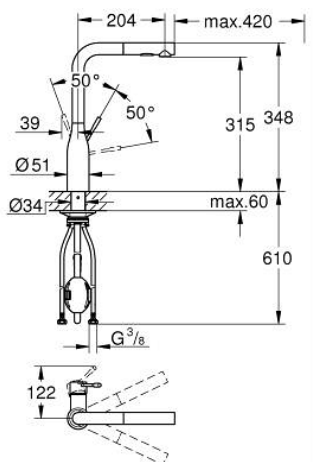

## 30 504 DC0 ESSENCE SINGLE-LEVER SINK MIXER 1/2"

### PRODUCT DESCRIPTION

- Colour: supersteel
- high spout
- single hole installation
- GROHE LongLife finish
- GROHE SilkMove 28 mm ceramic cartridge
- Pull-Out spout for greater flexibility
- Easy Docking Function guarantees easy retraction and smooth docking back to the starting position
- flow strainer
- Dual Spray - switch between laminar spray and SpeedClean shower jet using diverter
- automatic return to laminar spray
- material: metal
- swivel tubular spout, swivel area 360°
- integrated non-return valve
- protected against backflow
- flexible connection hoses
- metal fixation set
- integrated temperature limiter
- maximum flow rate (at 3 bar): 8 l/min
- minimum pressure 1.0 bar
- professional edition

### SPARE PARTS

- 1: Lever (Spare part-nr. 46927DC0)
- 2: Cartridge (Spare part-nr. 46580000)
- 3: Pull-Out spray (Spare part-nr. 46926DC0)
- 3.1: Dirt strainer (Spare part-nr. 0676800M)
- 3.2: Non-return valve (Spare part-nr. 08565000)
- 3.3: Flow straightener (Spare part-nr. 48275000)
- 4: Hose for sink mixer with pull-out dual spray or mousseur (Spare part-nr. 48293000)
- 5: Shank fastening assembly (Spare part-nr. 48384000)
- 6: Support plate (Spare part-nr. 05334000)