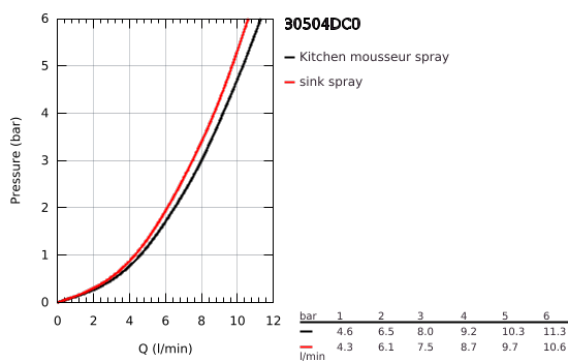

## 30 504 DC0 ESSENCE SINGLE-LEVER SINK MIXER 1/2"

### PRODUCT DESCRIPTION

- Colour: supersteel
- high spout
- single hole installation
- GROHE LongLife finish
- GROHE SilkMove 28 mm ceramic cartridge
- Pull-Out spout for greater flexibility
- Easy Docking Function guarantees easy retraction and smooth docking back to the starting position
- flow strainer
- Dual Spray - switch between laminar spray and SpeedClean shower jet using diverter
- automatic return to laminar spray
- material: metal
- swivel tubular spout, swivel area 360°
- integrated non-return valve
- protected against backflow
- flexible connection hoses
- metal fixation set
- integrated temperature limiter
- maximum flow rate (at 3 bar): 8 l/min
- minimum pressure 1.0 bar
- professional edition