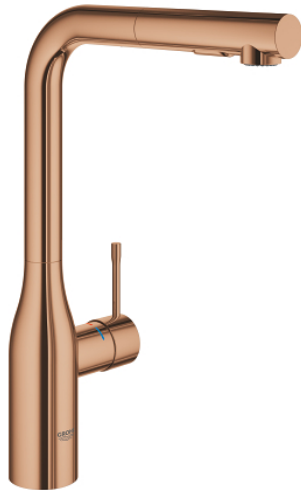

30 504 DA0 ESSENCE SINGLE-LEVER SINK MIXER 1/2"

PRODUCT DESCRIPTION

- Colour: warm sunset
- high spout
- single hole installation
- GROHE LongLife finish
- GROHE SilkMove 28 mm ceramic cartridge
- Pull-Out spout for greater flexibility
- Easy Docking Function guarantees easy retraction and smooth docking back to the starting position
- flow strainer
- Dual Spray - switch between laminar spray and SpeedClean shower jet using diverter
- automatic return to laminar spray
- material: metal
- swivel tubular spout, swivel area 360°
- integrated non-return valve
- protected against backflow
- flexible connection hoses
- metal fixation set
- integrated temperature limiter
- maximum flow rate (at 3 bar): 8 l/min
- minimum pressure 1.0 bar
- professional edition