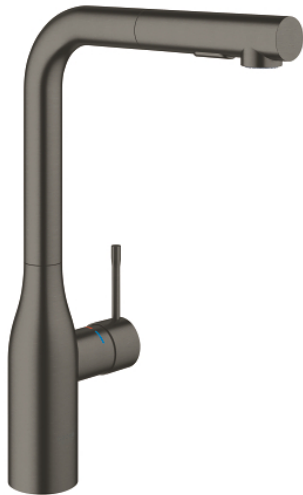

30 504 AL0 ESSENCE SINGLE-LEVER SINK MIXER 1/2"

PRODUCT DESCRIPTION

- Colour: brushed hard graphite
- high spout
- single hole installation
- GROHE LongLife finish
- GROHE SilkMove 28 mm ceramic cartridge
- Pull-Out spout for greater flexibility
- Easy Docking Function guarantees easy retraction and smooth docking back to the starting position
- flow strainer
- Dual Spray - switch between laminar spray and SpeedClean shower jet using diverter
- automatic return to laminar spray
- material: metal
- swivel tubular spout, swivel area 360°
- integrated non-return valve
- protected against backflow
- flexible connection hoses
- metal fixation set
- integrated temperature limiter
- maximum flow rate (at 3 bar): 8 l/min
- minimum pressure 1.0 bar
- professional edition

30 504 AL0 ESSENCE SINGLE-LEVER SINK MIXER 1/2"

SPARE PARTS

- 1: Lever (Spare part-nr. 46927AL0)
- 2: Cartridge (Spare part-nr. 46580000)
- 3: Pull-Out spray (Spare part-nr. 46926AL0)
- 3.1: Dirt strainer (Spare part-nr. 0676800M)
- 3.2: Non-return valve (Spare part-nr. 08565000)
- 3.3: Flow straightener (Spare part-nr. 48275000)
- 4: Hose for sink mixer with pull-out dual spray or mousseur (Spare part-nr. 48293000)
- 5: Shank fastening assembly (Spare part-nr. 48384000)
- 6: Support plate (Spare part-nr. 05334000)