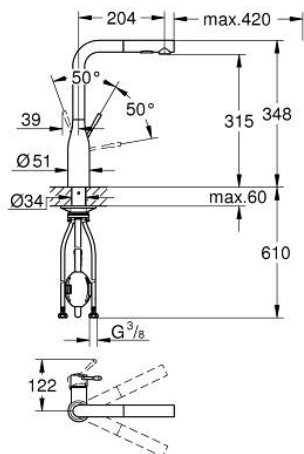

30 504 AL0 ESSENCE SINGLE-LEVER SINK MIXER 1/2"

PRODUCT DESCRIPTION

- Colour: brushed hard graphite
- high spout
- single hole installation
- GROHE LongLife finish
- GROHE SilkMove 28 mm ceramic cartridge
- Pull-Out spout for greater flexibility
- Easy Docking Function guarantees easy retraction and smooth docking back to the starting position
- flow strainer
- Dual Spray - switch between laminar spray and SpeedClean shower jet using diverter
- automatic return to laminar spray
- material: metal
- swivel tubular spout, swivel area 360°
- integrated non-return valve
- protected against backflow
- flexible connection hoses
- metal fixation set
- integrated temperature limiter
- maximum flow rate (at 3 bar): 8 l/min
- minimum pressure 1.0 bar
- professional edition

30 504 AL0 ESSENCE SINGLE-LEVER SINK MIXER 1/2"

SPARE PARTS

- 1: Lever (Spare part-nr. 46927AL0)
- 2: Cartridge (Spare part-nr. 46580000)
- 3: Pull-Out spray (Spare part-nr. 46926AL0)
- 3.1: Dirt strainer (Spare part-nr. 0676800M)
- 3.2: Non-return valve (Spare part-nr. 08565000)
- 3.3: Flow straightener (Spare part-nr. 48275000)
- 4: Hose for sink mixer with pull-out dual spray or mousseur (Spare part-nr. 48293000)
- 5: Shank fastening assembly (Spare part-nr. 48384000)
- 6: Support plate (Spare part-nr. 05334000)