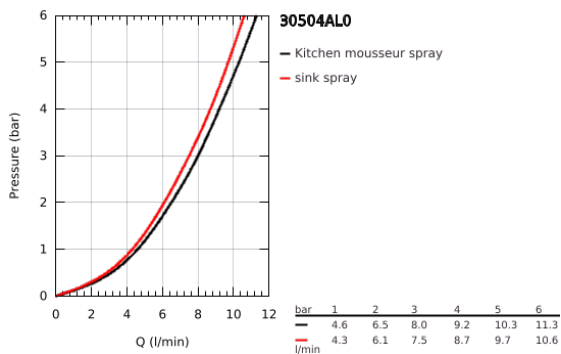

30 504 AL0 ESSENCE SINGLE-LEVER SINK MIXER 1/2"

PRODUCT DESCRIPTION

- Colour: brushed hard graphite
- high spout
- single hole installation
- GROHE LongLife finish
- GROHE SilkMove 28 mm ceramic cartridge
- Pull-Out spout for greater flexibility
- Easy Docking Function guarantees easy retraction and smooth docking back to the starting position
- flow strainer
- Dual Spray - switch between laminar spray and SpeedClean shower jet using diverter
- automatic return to laminar spray
- material: metal
- swivel tubular spout, swivel area 360°
- integrated non-return valve
- protected against backflow
- flexible connection hoses
- metal fixation set
- integrated temperature limiter
- maximum flow rate (at 3 bar): 8 l/min
- minimum pressure 1.0 bar
- professional edition

30 504 AL0 ESSENCE SINGLE-LEVER SINK MIXER 1/2"

SPARE PARTS

- 1: Lever (Spare part-nr. 46927AL0)
- 2: Cartridge (Spare part-nr. 46580000)
- 3: Pull-Out spray (Spare part-nr. 46926AL0)
- 3.1: Dirt strainer (Spare part-nr. 0676800M)
- 3.2: Non-return valve (Spare part-nr. 08565000)
- 3.3: Flow straightener (Spare part-nr. 48275000)
- 4: Hose for sink mixer with pull-out dual spray or mousseur (Spare part-nr. 48293000)
- 5: Shank fastening assembly (Spare part-nr. 48384000)
- 6: Support plate (Spare part-nr. 05334000)