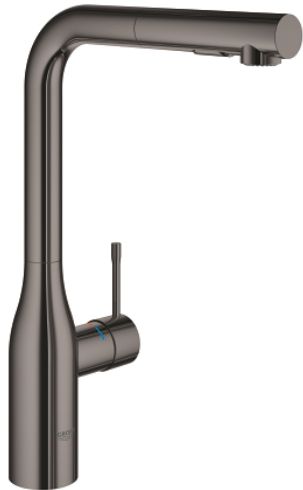

### 30 504 A00 ESSENCE SINGLE-LEVER SINK MIXER 1/2"

**PRODUCT DESCRIPTION**

- Colour: hard graphite
- high spout
- single hole installation
- GROHE LongLife finish
- GROHE SilkMove 28 mm ceramic cartridge
- Pull-Out spout for greater flexibility
- Easy Docking Function guarantees easy retraction and smooth docking back to the starting position
- flow strainer
- Dual Spray - switch between laminar spray and SpeedClean shower jet using diverter
- automatic return to laminar spray
- material: metal
- swivel tubular spout, swivel area 360°
- integrated non-return valve
- protected against backflow
- flexible connection hoses
- metal fixation set
- integrated temperature limiter
- maximum flow rate (at 3 bar): 8 l/min
- minimum pressure 1.0 bar
- professional edition