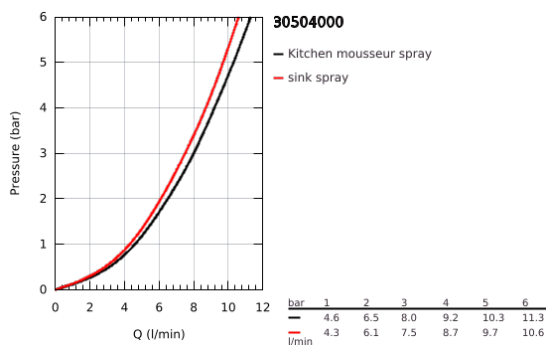

30 504 000 ESSENCE SINGLE-LEVER SINK MIXER 1/2"

PRODUCT DESCRIPTION

- Colour: chrome
- high spout
- single hole installation
- GROHE LongLife finish
- GROHE SilkMove 28 mm ceramic cartridge
- Pull-Out spout for greater flexibility
- Easy Docking Function guarantees easy retraction and smooth docking back to the starting position
- flow strainer
- Dual Spray - switch between laminar spray and SpeedClean shower jet using diverter
- automatic return to laminar spray
- material: metal
- swivel tubular spout, swivel area 360°
- integrated non-return valve
- protected against backflow
- flexible connection hoses
- metal fixation set
- integrated temperature limiter
- minimum pressure 1.0 bar
- maximum flow rate (at 3 bar): 8 l/min
- professional edition
- replaces Essence sink mixer 30 270 xx0

30 504 000 ESSENCE SINGLE-LEVER SINK MIXER 1/2"

SPARE PARTS

- 1: Lever (Spare part-nr. 46927000)
- 2: Cartridge (Spare part-nr. 46580000)
- 3: Pull-Out spray (Spare part-nr. 46926000)
- 3.1: Dirt strainer (Spare part-nr. 0676800M)
- 3.2: Non-return valve (Spare part-nr. 08565000)
- 3.3: Flow straightener (Spare part-nr. 48275000)
- 4: Hose for sink mixer with pull-out dual spray or mousseur (Spare part-nr. 48293000)
- 5: Shank fastening assembly (Spare part-nr. 48384000)
- 6: Support plate (Spare part-nr. 05334000)