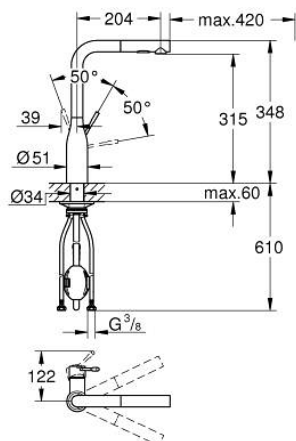

30 504 000 ESSENCE SINGLE-LEVER SINK MIXER 1/2"

PRODUCT DESCRIPTION

- Colour: chrome
- high spout
- single hole installation
- GROHE LongLife finish
- GROHE SilkMove 28 mm ceramic cartridge
- Pull-Out spout for greater flexibility
- Easy Docking Function guarantees easy retraction and smooth docking back to the starting position
- flow strainer
- Dual Spray - switch between laminar spray and SpeedClean shower jet using diverter
- automatic return to laminar spray
- material: metal
- swivel tubular spout, swivel area 360°
- integrated non-return valve
- protected against backflow
- flexible connection hoses
- metal fixation set
- integrated temperature limiter
- minimum pressure 1.0 bar
- maximum flow rate (at 3 bar): 8 l/min
- professional edition
- replaces Essence sink mixer 30 270 xx0

30 504 000 ESSENCE SINGLE-LEVER SINK MIXER 1/2"

SPARE PARTS

- 1: Lever (Spare part-nr. 46927000)
- 2: Cartridge (Spare part-nr. 46580000)
- 3: Pull-Out spray (Spare part-nr. 46926000)
- 3.1: Dirt strainer (Spare part-nr. 0676800M)
- 3.2: Non-return valve (Spare part-nr. 08565000)
- 3.3: Flow straightener (Spare part-nr. 48275000)
- 4: Hose for sink mixer with pull-out dual spray or mousseur (Spare part-nr. 48293000)
- 5: Shank fastening assembly (Spare part-nr. 48384000)
- 6: Support plate (Spare part-nr. 05334000)