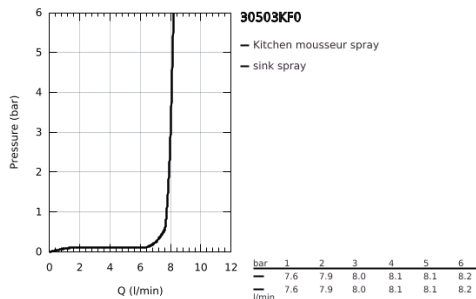

## 30 503 KF0 ESSENCE SINGLE-LEVER SINK MIXER 1/2"

### PRODUCT DESCRIPTION

- Colour: phantom black
- single hole installation
- GROHE SilkMove 28 mm ceramic cartridge
- flow strainer
- with integrated temperature limiter
- professional spray
- with flexible, hygienic GROHFlexx kitchen Santoprene hose
- diverter: laminar spray/SpeedClean shower jet
- automatic return to laminar spray
- metal spray
- MagneticDocking guarantees easy retraction and smooth docking of the spray head back to the starting position
- swivel spout
- swivel area 360°
- protected against backflow
- flexible connection hoses
- metal fixation set
- maximum flow rate (at 3 bar): 8 l/min
- professional edition