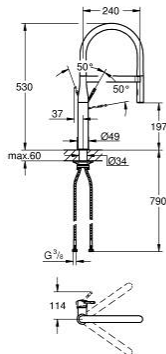

## 30 503 KF0 ESSENCE SINGLE-LEVER SINK MIXER 1/2"

### PRODUCT DESCRIPTION

- Colour: phantom black
- single hole installation
- GROHE SilkMove 28 mm ceramic cartridge
- flow strainer
- with integrated temperature limiter
- professional spray
- with flexible, hygienic GROHFlexx kitchen Santoprene hose
- diverter: laminar spray/SpeedClean shower jet
- automatic return to laminar spray
- metal spray
- MagneticDocking guarantees easy retraction and smooth docking of the spray head back to the starting position
- swivel spout
- swivel area 360°
- protected against backflow
- flexible connection hoses
- metal fixation set
- maximum flow rate (at 3 bar): 8 l/min
- professional edition

### SPARE PARTS

- 1: lever (Spare part-nr. 46927KF0)
- 2: Cartridge (Spare part-nr. 46963000)
- 3: pull out spray (Spare part-nr. 46965KF0)
- 3.1: Flow straightener (Spare part-nr. 48347000)
- 4: Shower hose (Spare part-nr. 46964KK0)
- 5: Non-return valve (Spare part-nr. 08565000)
- 6: Dirt strainer (Spare part-nr. 0676800M)
- 7: Support plate (Spare part-nr. 05334000)
- 8: Shank fastening assembly (Spare part-nr. 48384000)