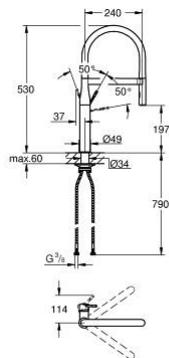

30 503 DC0 ESSENCE SINGLE-LEVER SINK MIXER 1/2"

PRODUCT DESCRIPTION

- Colour: supersteel
- single hole installation
- GROHE LongLife finish
- GROHE SilkMove 28 mm ceramic cartridge
- flow strainer
- with integrated temperature limiter
- professional spray
- with flexible, hygienic GROHFlexx kitchen Santoprene hose
- diverter: laminar spray/SpeedClean shower jet
- automatic return to laminar spray
- metal spray
- MagneticDocking guarantees easy retraction and smooth docking of the spray head back to the starting position
- swivel spout
- swivel area 360°
- protected against backflow
- flexible connection hoses
- metal fixation set
- maximum flow rate (at 3 bar): 8 l/min
- professional edition