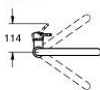

30 503 000 ESSENCE SINGLE-LEVER SINK MIXER 1/2"

PRODUCT DESCRIPTION

- Colour: chrome
- single hole installation
- GROHE LongLife finish
- GROHE SilkMove 28 mm ceramic cartridge
- flow strainer
- with integrated temperature limiter
- professional spray
- with flexible, hygienic GROHFlexx kitchen Santoprene hose
- diverter: laminar spray/SpeedClean shower jet
- automatic return to laminar spray
- metal spray
- MagneticDocking guarantees easy retraction and smooth docking of the spray head back to the starting position
- swivel spout
- swivel area 360°
- protected against backflow
- flexible connection hoses
- metal fixation set
- maximum flow rate (at 3 bar): 8 l/min
- professional edition
- replaces Essence sink mixer 30 294 xx0

30 503 000 **ESSENCE SINGLE-LEVER SINK MIXER 1/2"**

SPARE PARTS

- 1: Lever (Spare part-nr. 46927000)
- 2: Cartridge (Spare part-nr. 46963000)
- 3: Pull-Out spray (Spare part-nr. 46965000)
- 3.1: Flow straightener (Spare part-nr. 48347000)
- 4: Shower hose (Spare part-nr. 46964KK0)
- 5: Non-return valve (Spare part-nr. 08565000)
- 6: Dirt strainer (Spare part-nr. 0676800M)
- 7: Support plate (Spare part-nr. 05334000)
- 8: Shank fastening assembly (Spare part-nr. 48384000)