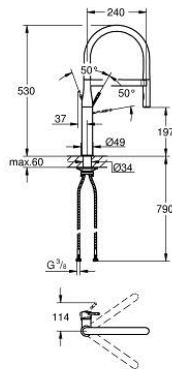

30 503 000 ESSENCE SINGLE-LEVER SINK MIXER 1/2"

PRODUCT DESCRIPTION

- Colour: chrome
- single hole installation
- GROHE LongLife finish
- GROHE SilkMove 28 mm ceramic cartridge
- flow strainer
- with integrated temperature limiter
- professional spray
- with flexible, hygienic GROHFlexx kitchen Santoprene hose
- diverter: laminar spray/SpeedClean shower jet
- automatic return to laminar spray
- metal spray
- MagneticDocking guarantees easy retraction and smooth docking of the spray head back to the starting position
- swivel spout
- swivel area 360°
- protected against backflow
- flexible connection hoses
- metal fixation set
- maximum flow rate (at 3 bar): 8 l/min
- professional edition
- replaces Essence sink mixer 30 294 xx0

30 503 000 **ESSENCE SINGLE-LEVER SINK MIXER 1/2"**

SPARE PARTS

- 1: Lever (Spare part-nr. 46927000)
- 2: Cartridge (Spare part-nr. 46963000)
- 3: Pull-Out spray (Spare part-nr. 46965000)
- 3.1: Flow straightener (Spare part-nr. 48347000)
- 4: Shower hose (Spare part-nr. 46964KK0)
- 5: Non-return valve (Spare part-nr. 08565000)
- 6: Dirt strainer (Spare part-nr. 0676800M)
- 7: Support plate (Spare part-nr. 05334000)
- 8: Shank fastening assembly (Spare part-nr. 48384000)