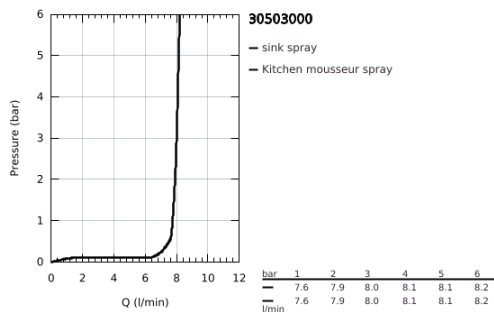

30 503 000 ESSENCE SINGLE-LEVER SINK MIXER 1/2"

PRODUCT DESCRIPTION

- Colour: chrome
- single hole installation
- GROHE LongLife finish
- GROHE SilkMove 28 mm ceramic cartridge
- flow strainer
- with integrated temperature limiter
- professional spray
- with flexible, hygienic GROHFlexx kitchen Santoprene hose
- diverter: laminar spray/SpeedClean shower jet
- automatic return to laminar spray
- metal spray
- MagneticDocking guarantees easy retraction and smooth docking of the spray head back to the starting position
- swivel spout
- swivel area 360°
- protected against backflow
- flexible connection hoses
- metal fixation set
- maximum flow rate (at 3 bar): 8 l/min
- professional edition
- replaces Essence sink mixer 30 294 xx0

30 503 000 **ESSENCE SINGLE-LEVER SINK MIXER 1/2"**

SPARE PARTS

- 1: Lever (Spare part-nr. 46927000)
- 2: Cartridge (Spare part-nr. 46963000)
- 3: Pull-Out spray (Spare part-nr. 46965000)
- 3.1: Flow straightener (Spare part-nr. 48347000)
- 4: Shower hose (Spare part-nr. 46964KK0)
- 5: Non-return valve (Spare part-nr. 08565000)
- 6: Dirt strainer (Spare part-nr. 0676800M)
- 7: Support plate (Spare part-nr. 05334000)
- 8: Shank fastening assembly (Spare part-nr. 48384000)