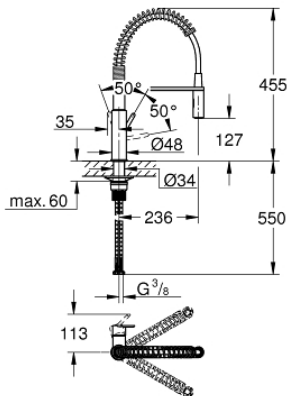

30 361 000 GET SINGLE-LEVER SINK MIXER 1/2"

PRODUCT DESCRIPTION

- Colour: chrome
- single hole installation
- GROHE LongLife finish
- GROHE SilkMove 28 mm ceramic cartridge
- with integrated temperature limiter
- professional spray
- diverter: laminar spray/SpeedClean shower jet
- automatic return to laminar spray
- swivel spout
- swivel area 360°
- protected against backflow
- flexible connection hoses
- QuickMount included

30 361 000 GET SINGLE-LEVER SINK MIXER 1/2"

SPARE PARTS

- 1: Lever (Spare part-nr. 48414000)
- 2: Cartridge (Spare part-nr. 46963000)
- 3: Pull-Out spray (Spare part-nr. 48413000)
- 3.1: Non-return valve (Spare part-nr. 08565000)
- 3.2: Flow straightener (Spare part-nr. 48275000)
- 4: Shower hose (Spare part-nr. 46871000)
- 5: Non-return valve (Spare part-nr. 08567000)
- 6: Support plate (Spare part-nr. 05334000)
- 7: Mounting set (Spare part-nr. 48477000)