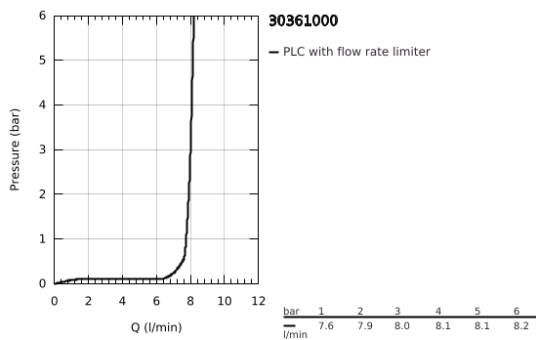

30 361 000 GET SINGLE-LEVER SINK MIXER 1/2"

PRODUCT DESCRIPTION

- Colour: chrome
- single hole installation
- GROHE LongLife finish
- GROHE SilkMove 28 mm ceramic cartridge
- with integrated temperature limiter
- professional spray
- diverter: laminar spray/SpeedClean shower jet
- automatic return to laminar spray
- swivel spout
- swivel area 360°
- protected against backflow
- flexible connection hoses
- QuickMount included

30 361 000 GET SINGLE-LEVER SINK MIXER 1/2"

SPARE PARTS

- 1: Lever (Spare part-nr. 48414000)
- 2: Cartridge (Spare part-nr. 46963000)
- 3: Pull-Out spray (Spare part-nr. 48413000)
- 3.1: Non-return valve (Spare part-nr. 08565000)
- 3.2: Flow straightener (Spare part-nr. 48275000)
- 4: Shower hose (Spare part-nr. 46871000)
- 5: Non-return valve (Spare part-nr. 08567000)
- 6: Support plate (Spare part-nr. 05334000)
- 7: Mounting set (Spare part-nr. 48477000)