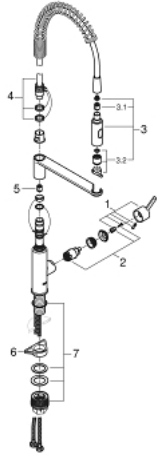

30 361 000 GET SINGLE-LEVER SINK MIXER 1/2"

PRODUCT DESCRIPTION

- Colour: chrome
- single hole installation
- GROHE LongLife finish
- GROHE SilkMove 28 mm ceramic cartridge
- with integrated temperature limiter
- professional spray
- diverter: laminar spray/SpeedClean shower jet
- automatic return to laminar spray
- swivel spout
- swivel area 360°
- protected against backflow
- flexible connection hoses
- QuickMount included

30 361 000 GET SINGLE-LEVER SINK MIXER 1/2"

SPARE PARTS

- 1: Lever (Spare part-nr. 48414000)
- 2: Cartridge (Spare part-nr. 46963000)
- 3: Pull-Out spray (Spare part-nr. 48413000)
- 3.1: Non-return valve (Spare part-nr. 08565000)
- 3.2: Flow straightener (Spare part-nr. 48275000)
- 4: Shower hose (Spare part-nr. 46871000)
- 5: Non-return valve (Spare part-nr. 08567000)
- 6: Support plate (Spare part-nr. 05334000)
- 7: Mounting set (Spare part-nr. 48477000)