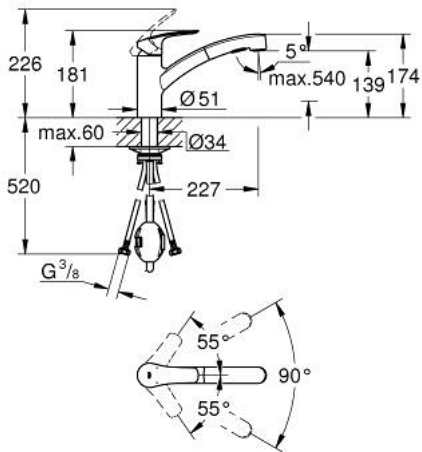

30 305 10D EUROSMART SINGLE-LEVER SINK MIXER 1/2"

PRODUCT DESCRIPTION

- Colour: chrome
- low spout
- single hole installation
- GROHE LongLife finish
- GROHE SilkMove 35 mm ceramic cartridge
- flow strainer
- with integrated temperature limiter
- Pull-Out spray for greater flexibility
- Dual Spray - switch between laminar spray and SpeedClean shower jet using diverter
- automatic return to laminar spray
- adjustable flow rate limiter
- swivel cast spout
- swivel area 90°
- Protected Water Ways no contact of water with lead or nickel inside the tap
- flexible connection hoses
- metal fixation set
- protected against backflow
- maximum flow rate (at 3 bar): 5 l/min
- professional edition

30 305 10D EUROSMART SINGLE-LEVER SINK MIXER 1/2"

SPARE PARTS

- 1: Lever (Spare part-nr. 48530000)
 - 2: Cap (Spare part-nr. 46492000)
 - 3: Screw ring (Spare part-nr. 46815000)
 - 4: Cartridge (Spare part-nr. 46374000)
 - 5: Pull-Out spray (Spare part-nr. 46956000)
 - 5.1: Dirt strainer (Spare part-nr. 0676800M)
 - 5.2: Non-return valve (Spare part-nr. 08565000)
 - 5.3: Flow straightener (Spare part-nr. 48275000)
 - 6: Hose for sink mixer with pull-out dual spray or mousseur (Spare part-nr. 48293000)
 - 7: Quick coupling (Spare part-nr. 64999000)
 - 8: Mounting set (Spare part-nr. 48477000)
 - 9: Socket Spanner (Spare part-nr. 19332000)*
- * Optional accessories