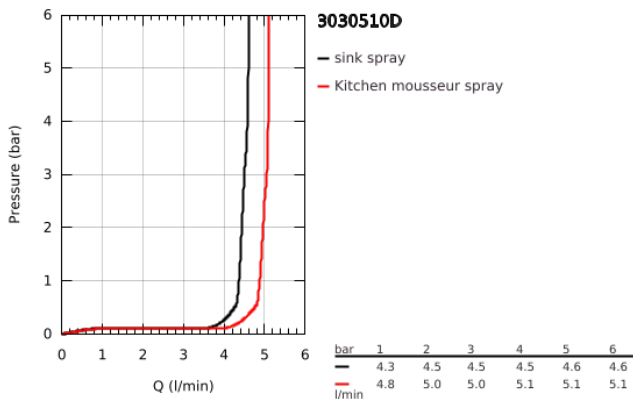

30 305 10D EUROSMART SINGLE-LEVER SINK MIXER 1/2"

PRODUCT DESCRIPTION

- Colour: chrome
- low spout
- single hole installation
- GROHE LongLife finish
- GROHE SilkMove 35 mm ceramic cartridge
- flow strainer
- with integrated temperature limiter
- Pull-Out spray for greater flexibility
- Dual Spray - switch between laminar spray and SpeedClean shower jet using diverter
- automatic return to laminar spray
- adjustable flow rate limiter
- swivel cast spout
- swivel area 90°
- Protected Water Ways no contact of water with lead or nickel inside the tap
- flexible connection hoses
- metal fixation set
- protected against backflow
- maximum flow rate (at 3 bar): 5 l/min
- professional edition

30 305 10D EUROSMART SINGLE-LEVER SINK MIXER 1/2"

SPARE PARTS

- 1: Lever (Spare part-nr. 48530000)
 - 2: Cap (Spare part-nr. 46492000)
 - 3: Screw ring (Spare part-nr. 46815000)
 - 4: Cartridge (Spare part-nr. 46374000)
 - 5: Pull-Out spray (Spare part-nr. 46956000)
 - 5.1: Dirt strainer (Spare part-nr. 0676800M)
 - 5.2: Non-return valve (Spare part-nr. 08565000)
 - 5.3: Flow straightener (Spare part-nr. 48275000)
 - 6: Hose for sink mixer with pull-out dual spray or mousseur (Spare part-nr. 48293000)
 - 7: Quick coupling (Spare part-nr. 64999000)
 - 8: Mounting set (Spare part-nr. 48477000)
 - 9: Socket Spanner (Spare part-nr. 19332000)*
- * Optional accessories