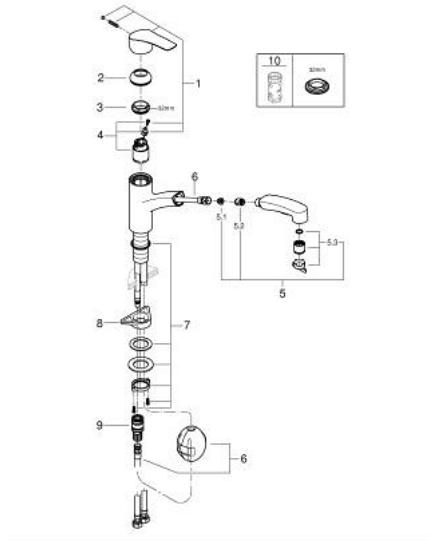

30 305 10D EUROSMART SINGLE-LEVER SINK MIXER 1/2"

PRODUCT DESCRIPTION

- Colour: chrome
- low spout
- single hole installation
- GROHE LongLife finish
- GROHE SilkMove 35 mm ceramic cartridge
- flow strainer
- with integrated temperature limiter
- Pull-Out spray for greater flexibility
- Dual Spray - switch between laminar spray and SpeedClean shower jet using diverter
- automatic return to laminar spray
- adjustable flow rate limiter
- swivel cast spout
- swivel area 90°
- Protected Water Ways no contact of water with lead or nickel inside the tap
- flexible connection hoses
- metal fixation set
- protected against backflow
- maximum flow rate (at 3 bar): 5 l/min
- professional edition

30 305 10D EUROSMART SINGLE-LEVER SINK MIXER 1/2"

SPARE PARTS

- 1: Lever (Spare part-nr. 48530000)
 - 2: Cap (Spare part-nr. 46492000)
 - 3: Screw ring (Spare part-nr. 46815000)
 - 4: Cartridge (Spare part-nr. 46374000)
 - 5: Pull-Out spray (Spare part-nr. 46956000)
 - 5.1: Dirt strainer (Spare part-nr. 0676800M)
 - 5.2: Non-return valve (Spare part-nr. 08565000)
 - 5.3: Flow straightener (Spare part-nr. 48275000)
 - 6: Hose for sink mixer with pull-out dual spray or mousseur (Spare part-nr. 48293000)
 - 7: Quick coupling (Spare part-nr. 64999000)
 - 8: Mounting set (Spare part-nr. 48477000)
 - 9: Socket Spanner (Spare part-nr. 19332000)*
- * Optional accessories