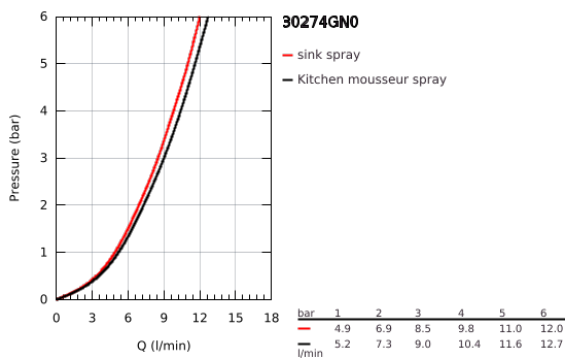

30 274 GN0 MINTA SINGLE-LEVER SINK MIXER 1/2"

PRODUCT DESCRIPTION

- Colour: brushed cool sunrise
- L-spout
- single hole installation
- GROHE LongLife finish
- GROHE SilkMove 46 mm ceramic cartridge
- Pull-Out spout for greater flexibility
- Easy Docking Function guarantees easy retraction and smooth docking back to the starting position
- flow strainer
- Dual Spray - switch between laminar spray and SpeedClean shower jet using diverter
- automatic return to laminar spray
- material: metal
- adjustable flow rate limiter
- swivel tubular spout, swivel area 360°
- integrated non-return valve
- protected against backflow
- flexible connection hoses
- rapid installation system
- maximum flow rate (at 3 bar): 9 l/min
- minimum pressure 1.0 bar

30 274 GN0 MINTA SINGLE-LEVER SINK MIXER 1/2"

SPARE PARTS

- 1: lever (Spare part-nr. 46015GN0)
 - 2: cap (Spare part-nr. 46025GN0)
 - 3: Cartridge (Spare part-nr. 46048000)
 - 4: Pull-Out spray (Spare part-nr. 46926GN0)
 - 4.1: Dirt strainer (Spare part-nr. 0676800M)
 - 4.2: Non-return valve (Spare part-nr. 08565000)
 - 4.3: Flow straightener (Spare part-nr. 48275000)
 - 5: Shank mounting kit (Spare part-nr. 46345000)
 - 6: Hose for sink mixer with pull-out dual spray or mousseur (Spare part-nr. 48293000)
 - 7: Temperature limiter (Spare part-nr. 46375000)*
- * Optional accessories