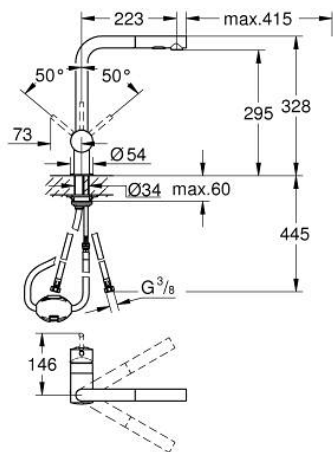

30 274 GN0 MINTA SINGLE-LEVER SINK MIXER 1/2"

PRODUCT DESCRIPTION

- Colour: brushed cool sunrise
- L-spout
- single hole installation
- GROHE LongLife finish
- GROHE SilkMove 46 mm ceramic cartridge
- Pull-Out spout for greater flexibility
- Easy Docking Function guarantees easy retraction and smooth docking back to the starting position
- flow strainer
- Dual Spray - switch between laminar spray and SpeedClean shower jet using diverter
- automatic return to laminar spray
- material: metal
- adjustable flow rate limiter
- swivel tubular spout, swivel area 360°
- integrated non-return valve
- protected against backflow
- flexible connection hoses
- rapid installation system
- maximum flow rate (at 3 bar): 9 l/min
- minimum pressure 1.0 bar

30 274 GN0 MINTA SINGLE-LEVER SINK MIXER 1/2"

SPARE PARTS

- 1: lever (Spare part-nr. 46015GN0)
 - 2: cap (Spare part-nr. 46025GN0)
 - 3: Cartridge (Spare part-nr. 46048000)
 - 4: Pull-Out spray (Spare part-nr. 46926GN0)
 - 4.1: Dirt strainer (Spare part-nr. 0676800M)
 - 4.2: Non-return valve (Spare part-nr. 08565000)
 - 4.3: Flow straightener (Spare part-nr. 48275000)
 - 5: Shank mounting kit (Spare part-nr. 46345000)
 - 6: Hose for sink mixer with pull-out dual spray or mousseur (Spare part-nr. 48293000)
 - 7: Temperature limiter (Spare part-nr. 46375000)*
- * Optional accessories