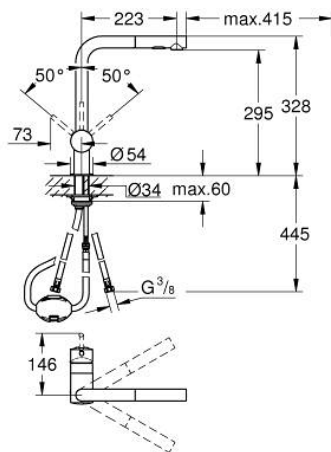

30 274 DL0 MINTA SINGLE-LEVER SINK MIXER 1/2"

PRODUCT DESCRIPTION

- Colour: brushed warm sunset
- L-spout
- single hole installation
- GROHE LongLife finish
- GROHE SilkMove 46 mm ceramic cartridge
- Pull-Out spout for greater flexibility
- Easy Docking Function guarantees easy retraction and smooth docking back to the starting position
- flow strainer
- Dual Spray - switch between laminar spray and SpeedClean shower jet using diverter
- automatic return to laminar spray
- material: metal
- adjustable flow rate limiter
- swivel tubular spout, swivel area 360°
- integrated non-return valve
- protected against backflow
- flexible connection hoses
- rapid installation system
- maximum flow rate (at 3 bar): 9 l/min
- minimum pressure 1.0 bar