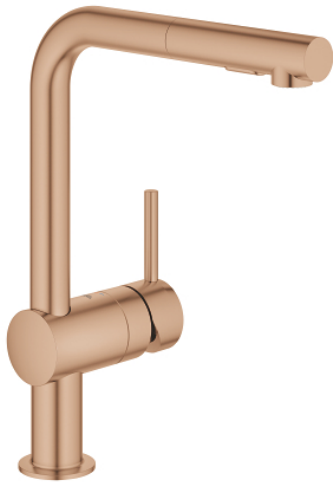

30 274 DL0 MINTA SINGLE-LEVER SINK MIXER 1/2"

PRODUCT DESCRIPTION

- Colour: brushed warm sunset
- L-spout
- single hole installation
- GROHE LongLife finish
- GROHE SilkMove 46 mm ceramic cartridge
- Pull-Out spout for greater flexibility
- Easy Docking Function guarantees easy retraction and smooth docking back to the starting position
- flow strainer
- Dual Spray - switch between laminar spray and SpeedClean shower jet using diverter
- automatic return to laminar spray
- material: metal
- adjustable flow rate limiter
- swivel tubular spout, swivel area 360°
- integrated non-return valve
- protected against backflow
- flexible connection hoses
- rapid installation system
- maximum flow rate (at 3 bar): 9 l/min
- minimum pressure 1.0 bar