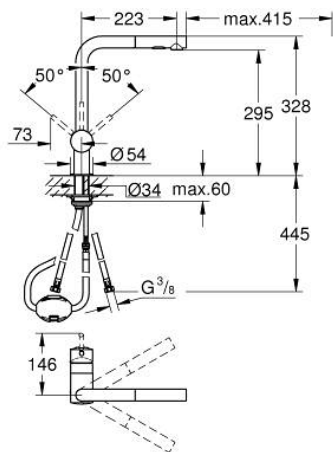

### 30 274 DC0 MINTA SINGLE-LEVER SINK MIXER 1/2"

#### PRODUCT DESCRIPTION

- Colour: supersteel
- L-spout
- single hole installation
- GROHE LongLife finish
- GROHE SilkMove 46 mm ceramic cartridge
- Pull-Out spout for greater flexibility
- Easy Docking Function guarantees easy retraction and smooth docking back to the starting position
- flow strainer
- Dual Spray - switch between laminar spray and SpeedClean shower jet using diverter
- automatic return to laminar spray
- material: metal
- adjustable flow rate limiter
- swivel tubular spout, swivel area 360°
- integrated non-return valve
- protected against backflow
- flexible connection hoses
- rapid installation system
- maximum flow rate (at 3 bar): 9 l/min

## 30 274 DC0 MINTA SINGLE-LEVER SINK MIXER 1/2"

### SPARE PARTS

- 1: Lever (Spare part-nr. 46015DC0)
  - 2: Cap (Spare part-nr. 46025DC0)
  - 3: Cartridge (Spare part-nr. 46048000)
  - 4: Pull-Out spray (Spare part-nr. 46926DC0)
  - 4.1: Dirt strainer (Spare part-nr. 0676800M)
  - 4.2: Non-return valve (Spare part-nr. 08565000)
  - 4.3: Flow straightener (Spare part-nr. 48275000)
  - 5: Shank mounting kit (Spare part-nr. 46345000)
  - 6: Hose for sink mixer with pull-out dual spray or mousseur (Spare part-nr. 48293000)
  - 7: Temperature limiter (Spare part-nr. 46375000)\*
- \* Optional accessories