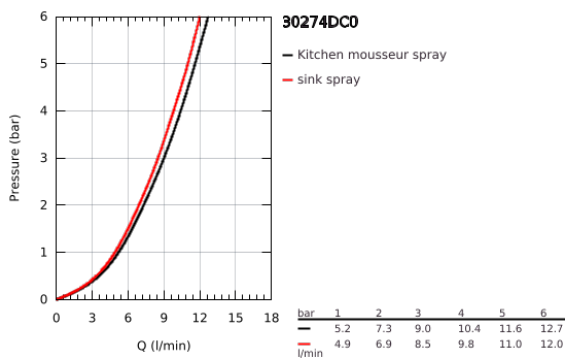

### 30 274 DC0 MINTA SINGLE-LEVER SINK MIXER 1/2"

#### PRODUCT DESCRIPTION

- Colour: supersteel
- L-spout
- single hole installation
- GROHE LongLife finish
- GROHE SilkMove 46 mm ceramic cartridge
- Pull-Out spout for greater flexibility
- Easy Docking Function guarantees easy retraction and smooth docking back to the starting position
- flow strainer
- Dual Spray - switch between laminar spray and SpeedClean shower jet using diverter
- automatic return to laminar spray
- material: metal
- adjustable flow rate limiter
- swivel tubular spout, swivel area 360°
- integrated non-return valve
- protected against backflow
- flexible connection hoses
- rapid installation system
- maximum flow rate (at 3 bar): 9 l/min