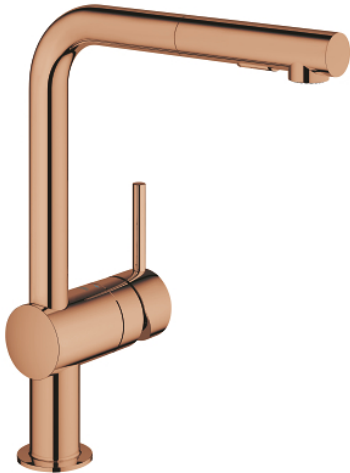

30 274 DA0 MINTA SINGLE-LEVER SINK MIXER 1/2"

PRODUCT DESCRIPTION

- Colour: warm sunset
- L-spout
- single hole installation
- GROHE LongLife finish
- GROHE SilkMove 46 mm ceramic cartridge
- Pull-Out spout for greater flexibility
- Easy Docking Function guarantees easy retraction and smooth docking back to the starting position
- flow strainer
- Dual Spray - switch between laminar spray and SpeedClean shower jet using diverter
- automatic return to laminar spray
- material: metal
- adjustable flow rate limiter
- swivel tubular spout, swivel area 360°
- integrated non-return valve
- protected against backflow
- flexible connection hoses
- rapid installation system
- maximum flow rate (at 3 bar): 9 l/min
- minimum pressure 1.0 bar