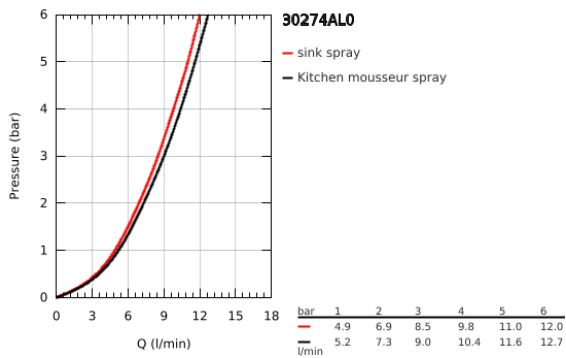

### 30 274 AL0 MINTA SINGLE-LEVER SINK MIXER 1/2"

#### PRODUCT DESCRIPTION

- Colour: brushed hard graphite
- L-spout
- single hole installation
- GROHE LongLife finish
- GROHE SilkMove 46 mm ceramic cartridge
- Pull-Out spout for greater flexibility
- Easy Docking Function guarantees easy retraction and smooth docking back to the starting position
- flow strainer
- Dual Spray - switch between laminar spray and SpeedClean shower jet using diverter
- automatic return to laminar spray
- material: metal
- adjustable flow rate limiter
- swivel tubular spout, swivel area 360°
- integrated non-return valve
- protected against backflow
- flexible connection hoses
- rapid installation system
- maximum flow rate (at 3 bar): 9 l/min
- minimum pressure 1.0 bar