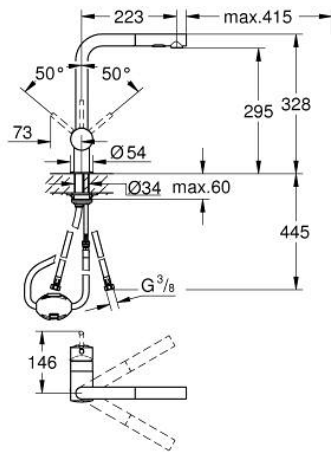

### 30 274 AL0 MINTA SINGLE-LEVER SINK MIXER 1/2"

#### PRODUCT DESCRIPTION

- Colour: brushed hard graphite
- L-spout
- single hole installation
- GROHE LongLife finish
- GROHE SilkMove 46 mm ceramic cartridge
- Pull-Out spout for greater flexibility
- Easy Docking Function guarantees easy retraction and smooth docking back to the starting position
- flow strainer
- Dual Spray - switch between laminar spray and SpeedClean shower jet using diverter
- automatic return to laminar spray
- material: metal
- adjustable flow rate limiter
- swivel tubular spout, swivel area 360°
- integrated non-return valve
- protected against backflow
- flexible connection hoses
- rapid installation system
- maximum flow rate (at 3 bar): 9 l/min
- minimum pressure 1.0 bar

## 30 274 AL0 MINTA SINGLE-LEVER SINK MIXER 1/2"

### SPARE PARTS

- 1: Lever (Spare part-nr. 46015AL0)
  - 2: Cap (Spare part-nr. 46025AL0)
  - 3: Cartridge (Spare part-nr. 46048000)
  - 4: Pull-Out spray (Spare part-nr. 46926AL0)
  - 4.1: Dirt strainer (Spare part-nr. 0676800M)
  - 4.2: Non-return valve (Spare part-nr. 08565000)
  - 4.3: Flow straightener (Spare part-nr. 48275000)
  - 5: Shank mounting kit (Spare part-nr. 46345000)
  - 6: Hose for sink mixer with pull-out dual spray or mousseur (Spare part-nr. 48293000)
  - 7: Temperature limiter (Spare part-nr. 46375000)\*
- \* Optional accessories