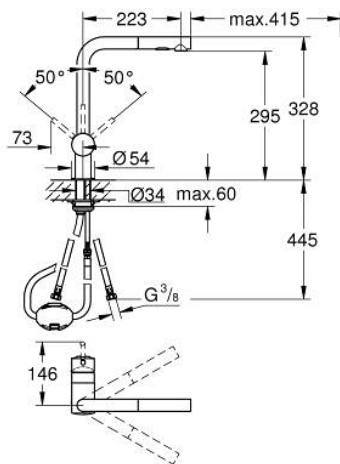

### 30 274 000 MINTA SINGLE-LEVER SINK MIXER 1/2"

#### PRODUCT DESCRIPTION

- Colour: chrome
- L-spout
- single hole installation
- GROHE LongLife finish
- GROHE SilkMove 46 mm ceramic cartridge
- Pull-Out spout for greater flexibility
- Easy Docking Function guarantees easy retraction and smooth docking back to the starting position
- flow strainer
- Dual Spray - switch between laminar spray and SpeedClean shower jet using diverter
- automatic return to laminar spray
- material: metal
- adjustable flow rate limiter
- swivel tubular spout, swivel area 360°
- integrated non-return valve
- protected against backflow
- flexible connection hoses
- rapid installation system
- maximum flow rate (at 3 bar): 9 l/min

## 30 274 000 MINTA SINGLE-LEVER SINK MIXER 1/2"

### SPARE PARTS

- 1: Lever (Spare part-nr. 46015000)
  - 2: Cap (Spare part-nr. 46025000)
  - 3: Cartridge (Spare part-nr. 46048000)
  - 4: Pull-Out spray (Spare part-nr. 46926000)
  - 4.1: Dirt strainer (Spare part-nr. 0676800M)
  - 4.2: Non-return valve (Spare part-nr. 08565000)
  - 4.3: Flow straightener (Spare part-nr. 48275000)
  - 5: Shank mounting kit (Spare part-nr. 46345000)
  - 6: Hose for sink mixer with pull-out dual spray or mousseur (Spare part-nr. 48293000)
  - 7: Temperature limiter (Spare part-nr. 46375000)\*
- \* Optional accessories