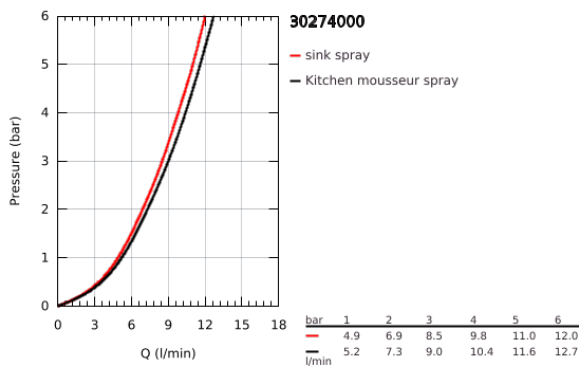

### 30 274 000 MINTA SINGLE-LEVER SINK MIXER 1/2"

#### PRODUCT DESCRIPTION

- Colour: chrome
- L-spout
- single hole installation
- GROHE LongLife finish
- GROHE SilkMove 46 mm ceramic cartridge
- Pull-Out spout for greater flexibility
- Easy Docking Function guarantees easy retraction and smooth docking back to the starting position
- flow strainer
- Dual Spray - switch between laminar spray and SpeedClean shower jet using diverter
- automatic return to laminar spray
- material: metal
- adjustable flow rate limiter
- swivel tubular spout, swivel area 360°
- integrated non-return valve
- protected against backflow
- flexible connection hoses
- rapid installation system
- maximum flow rate (at 3 bar): 9 l/min