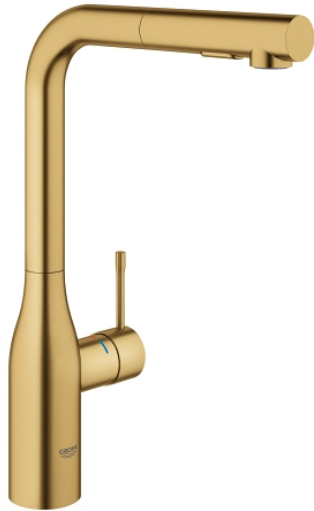

30 270 GN0 ESSENCE SINGLE-LEVER SINK MIXER 1/2"

PRODUCT DESCRIPTION

- Colour: brushed cool sunrise
- high spout
- single hole installation
- GROHE LongLife finish
- GROHE SilkMove 28 mm ceramic cartridge
- Pull-Out spout for greater flexibility
- Easy Docking Function guarantees easy retraction and smooth docking back to the starting position
- flow strainer
- Dual Spray - switch between laminar spray and SpeedClean shower jet using diverter
- automatic return to laminar spray
- material: metal
- swivel tubular spout, swivel area 360°
- integrated non-return valve
- protected against backflow
- flexible connection hoses
- metal fixation set
- integrated temperature limiter
- minimum pressure 1.0 bar