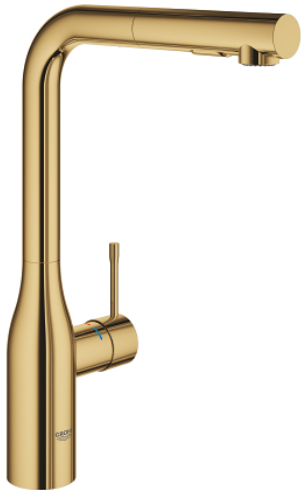

30 270 GL0 ESSENCE SINGLE-LEVER SINK MIXER 1/2"

PRODUCT DESCRIPTION

- Colour: cool sunrise
- high spout
- single hole installation
- GROHE LongLife finish
- GROHE SilkMove 28 mm ceramic cartridge
- Pull-Out spout for greater flexibility
- Easy Docking Function guarantees easy retraction and smooth docking back to the starting position
- flow strainer
- Dual Spray - switch between laminar spray and SpeedClean shower jet using diverter
- automatic return to laminar spray
- material: metal
- swivel tubular spout, swivel area 360°
- integrated non-return valve
- protected against backflow
- flexible connection hoses
- metal fixation set
- integrated temperature limiter
- minimum pressure 1.0 bar