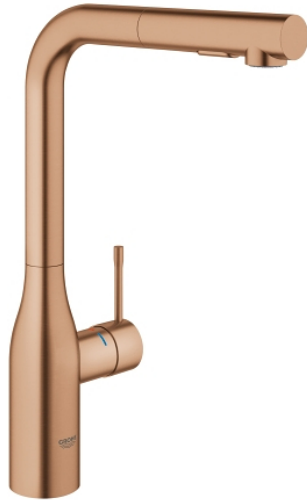

30 270 DL0 ESSENCE SINGLE-LEVER SINK MIXER 1/2"

PRODUCT DESCRIPTION

- Colour: brushed warm sunset
- high spout
- single hole installation
- GROHE LongLife finish
- GROHE SilkMove 28 mm ceramic cartridge
- Pull-Out spout for greater flexibility
- Easy Docking Function guarantees easy retraction and smooth docking back to the starting position
- flow strainer
- Dual Spray - switch between laminar spray and SpeedClean shower jet using diverter
- automatic return to laminar spray
- material: metal
- swivel tubular spout, swivel area 360°
- integrated non-return valve
- protected against backflow
- flexible connection hoses
- metal fixation set
- integrated temperature limiter
- minimum pressure 1.0 bar