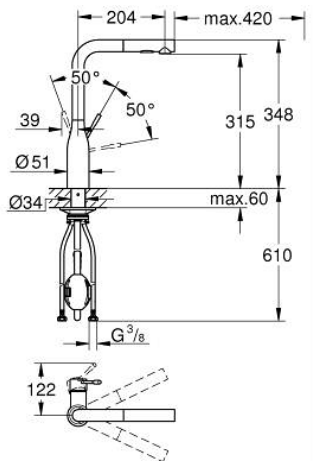

30 270 DC0 ESSENCE SINGLE-LEVER SINK MIXER 1/2"

PRODUCT DESCRIPTION

- Colour: supersteel
- high spout
- single hole installation
- GROHE LongLife finish
- GROHE SilkMove 28 mm ceramic cartridge
- Pull-Out spout for greater flexibility
- Easy Docking Function guarantees easy retraction and smooth docking back to the starting position
- flow strainer
- Dual Spray - switch between laminar spray and SpeedClean shower jet using diverter
- automatic return to laminar spray
- material: metal
- swivel tubular spout, swivel area 360°
- integrated non-return valve
- protected against backflow
- flexible connection hoses
- metal fixation set
- integrated temperature limiter
- minimum pressure 1.0 bar

30 270 DC0 ESSENCE SINGLE-LEVER SINK MIXER 1/2"

SPARE PARTS

- 1: Lever (Spare part-nr. 46927DC0)
- 2: Cartridge (Spare part-nr. 46580000)
- 3: Pull-Out spray (Spare part-nr. 46926DC0)
- 3.1: Dirt strainer (Spare part-nr. 0676800M)
- 3.2: Non-return valve (Spare part-nr. 08565000)
- 3.3: Flow straightener (Spare part-nr. 48275000)
- 4: Hose for sink mixer with pull-out dual spray or mousseur (Spare part-nr. 48293000)
- 5: Shank fastening assembly (Spare part-nr. 48384000)
- 6: Support plate (Spare part-nr. 05334000)