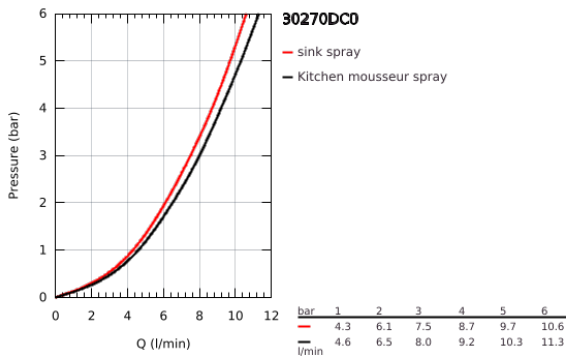

30 270 DC0 ESSENCE SINGLE-LEVER SINK MIXER 1/2"

PRODUCT DESCRIPTION

- Colour: supersteel
- high spout
- single hole installation
- GROHE LongLife finish
- GROHE SilkMove 28 mm ceramic cartridge
- Pull-Out spout for greater flexibility
- Easy Docking Function guarantees easy retraction and smooth docking back to the starting position
- flow strainer
- Dual Spray - switch between laminar spray and SpeedClean shower jet using diverter
- automatic return to laminar spray
- material: metal
- swivel tubular spout, swivel area 360°
- integrated non-return valve
- protected against backflow
- flexible connection hoses
- metal fixation set
- integrated temperature limiter
- minimum pressure 1.0 bar

30 270 DC0 ESSENCE SINGLE-LEVER SINK MIXER 1/2"

SPARE PARTS

- 1: Lever (Spare part-nr. 46927DC0)
- 2: Cartridge (Spare part-nr. 46580000)
- 3: Pull-Out spray (Spare part-nr. 46926DC0)
- 3.1: Dirt strainer (Spare part-nr. 0676800M)
- 3.2: Non-return valve (Spare part-nr. 08565000)
- 3.3: Flow straightener (Spare part-nr. 48275000)
- 4: Hose for sink mixer with pull-out dual spray or mousseur (Spare part-nr. 48293000)
- 5: Shank fastening assembly (Spare part-nr. 48384000)
- 6: Support plate (Spare part-nr. 05334000)