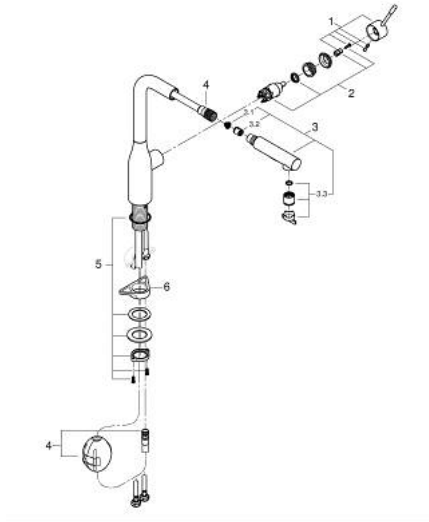

30 270 DC0 ESSENCE SINGLE-LEVER SINK MIXER 1/2"

PRODUCT DESCRIPTION

- Colour: supersteel
- high spout
- single hole installation
- GROHE LongLife finish
- GROHE SilkMove 28 mm ceramic cartridge
- Pull-Out spout for greater flexibility
- Easy Docking Function guarantees easy retraction and smooth docking back to the starting position
- flow strainer
- Dual Spray - switch between laminar spray and SpeedClean shower jet using diverter
- automatic return to laminar spray
- material: metal
- swivel tubular spout, swivel area 360°
- integrated non-return valve
- protected against backflow
- flexible connection hoses
- metal fixation set
- integrated temperature limiter
- minimum pressure 1.0 bar

30 270 DC0 ESSENCE SINGLE-LEVER SINK MIXER 1/2"

SPARE PARTS

- 1: Lever (Spare part-nr. 46927DC0)
- 2: Cartridge (Spare part-nr. 46580000)
- 3: Pull-Out spray (Spare part-nr. 46926DC0)
- 3.1: Dirt strainer (Spare part-nr. 0676800M)
- 3.2: Non-return valve (Spare part-nr. 08565000)
- 3.3: Flow straightener (Spare part-nr. 48275000)
- 4: Hose for sink mixer with pull-out dual spray or mousseur (Spare part-nr. 48293000)
- 5: Shank fastening assembly (Spare part-nr. 48384000)
- 6: Support plate (Spare part-nr. 05334000)