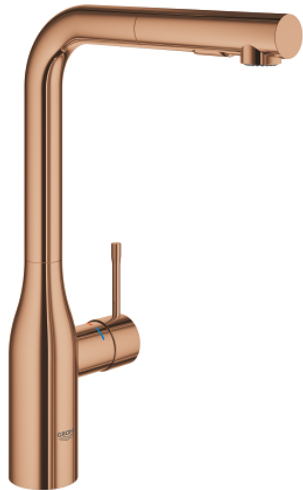

30 270 DA0 ESSENCE SINGLE-LEVER SINK MIXER 1/2"

PRODUCT DESCRIPTION

- Colour: warm sunset
- high spout
- single hole installation
- GROHE LongLife finish
- GROHE SilkMove 28 mm ceramic cartridge
- Pull-Out spout for greater flexibility
- Easy Docking Function guarantees easy retraction and smooth docking back to the starting position
- flow strainer
- Dual Spray - switch between laminar spray and SpeedClean shower jet using diverter
- automatic return to laminar spray
- material: metal
- swivel tubular spout, swivel area 360°
- integrated non-return valve
- protected against backflow
- flexible connection hoses
- metal fixation set
- integrated temperature limiter
- minimum pressure 1.0 bar