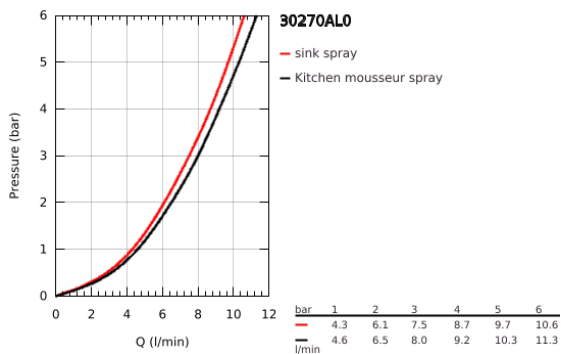

30 270 AL0 ESSENCE SINGLE-LEVER SINK MIXER 1/2"

PRODUCT DESCRIPTION

- Colour: brushed hard graphite
- high spout
- single hole installation
- GROHE LongLife finish
- GROHE SilkMove 28 mm ceramic cartridge
- Pull-Out spout for greater flexibility
- Easy Docking Function guarantees easy retraction and smooth docking back to the starting position
- flow strainer
- Dual Spray - switch between laminar spray and SpeedClean shower jet using diverter
- automatic return to laminar spray
- material: metal
- swivel tubular spout, swivel area 360°
- integrated non-return valve
- protected against backflow
- flexible connection hoses
- metal fixation set
- integrated temperature limiter
- minimum pressure 1.0 bar

30 270 AL0 ESSENCE SINGLE-LEVER SINK MIXER 1/2"

SPARE PARTS

- 1: Lever (Spare part-nr. 46927AL0)
- 2: Cartridge (Spare part-nr. 46580000)
- 3: Pull-Out spray (Spare part-nr. 46926AL0)
- 3.1: Dirt strainer (Spare part-nr. 0676800M)
- 3.2: Non-return valve (Spare part-nr. 08565000)
- 3.3: Flow straightener (Spare part-nr. 48275000)
- 4: Hose for sink mixer with pull-out dual spray or mousseur (Spare part-nr. 48293000)
- 5: Shank fastening assembly (Spare part-nr. 48384000)
- 6: Support plate (Spare part-nr. 05334000)