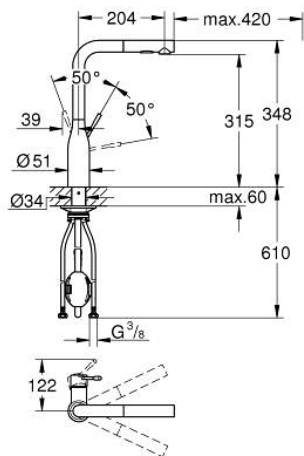

30 270 AL0 ESSENCE SINGLE-LEVER SINK MIXER 1/2"

PRODUCT DESCRIPTION

- Colour: brushed hard graphite
- high spout
- single hole installation
- GROHE LongLife finish
- GROHE SilkMove 28 mm ceramic cartridge
- Pull-Out spout for greater flexibility
- Easy Docking Function guarantees easy retraction and smooth docking back to the starting position
- flow strainer
- Dual Spray - switch between laminar spray and SpeedClean shower jet using diverter
- automatic return to laminar spray
- material: metal
- swivel tubular spout, swivel area 360°
- integrated non-return valve
- protected against backflow
- flexible connection hoses
- metal fixation set
- integrated temperature limiter
- minimum pressure 1.0 bar

30 270 AL0 ESSENCE SINGLE-LEVER SINK MIXER 1/2"

SPARE PARTS

- 1: Lever (Spare part-nr. 46927AL0)
- 2: Cartridge (Spare part-nr. 46580000)
- 3: Pull-Out spray (Spare part-nr. 46926AL0)
- 3.1: Dirt strainer (Spare part-nr. 0676800M)
- 3.2: Non-return valve (Spare part-nr. 08565000)
- 3.3: Flow straightener (Spare part-nr. 48275000)
- 4: Hose for sink mixer with pull-out dual spray or mousseur (Spare part-nr. 48293000)
- 5: Shank fastening assembly (Spare part-nr. 48384000)
- 6: Support plate (Spare part-nr. 05334000)