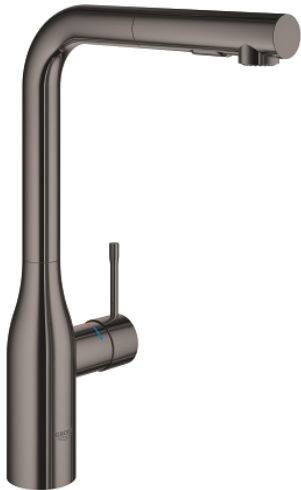

30 270 A00 ESSENCE SINGLE-LEVER SINK MIXER 1/2"

PRODUCT DESCRIPTION

- Colour: hard graphite
- high spout
- single hole installation
- GROHE LongLife finish
- GROHE SilkMove 28 mm ceramic cartridge
- Pull-Out spout for greater flexibility
- Easy Docking Function guarantees easy retraction and smooth docking back to the starting position
- flow strainer
- diverter: laminar spray/SpeedClean shower jet
- automatic return to laminar spray
- material: metal
- swivel tubular spout, swivel area 360°
- integrated non-return valve
- protected against backflow
- flexible connection hoses
- metal fixation set
- integrated temperature limiter
- minimum pressure 1.0 bar