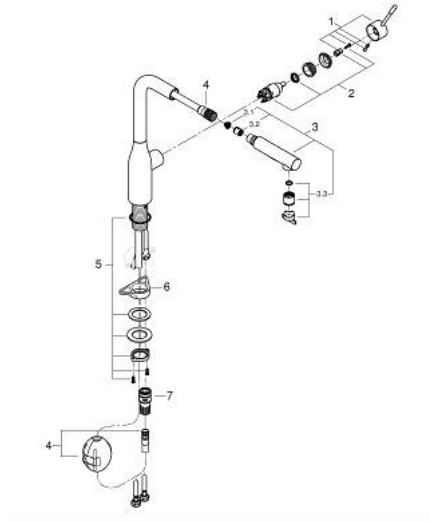

30 270 00D ESSENCE SINGLE-LEVER SINK MIXER 1/2"

PRODUCT DESCRIPTION

- Colour: chrome
- flow rate 5.67 l/min
- high spout
- single hole installation
- GROHE LongLife finish
- GROHE SilkMove 28 mm ceramic cartridge
- Pull-Out spout for greater flexibility
- Easy Docking Function guarantees easy retraction and smooth docking back to the starting position
- flow strainer
- Dual Spray - switch between laminar spray and SpeedClean shower jet using diverter
- automatic return to laminar spray
- material: metal
- swivel tubular spout, swivel area 360°
- integrated non-return valve
- protected against backflow
- flexible connection hoses
- metal fixation set
- integrated temperature limiter
- maximum flow rate (at 3 bar): 5 l/min
- minimum pressure 1.0 bar

30 270 00D ESSENCE SINGLE-LEVER SINK MIXER 1/2"

SPARE PARTS

- 1: Lever (Spare part-nr. 46927000)
- 2: Cartridge (Spare part-nr. 46580000)
- 3: Pull-Out spray (Spare part-nr. 46926000)
- 3.1: Dirt strainer (Spare part-nr. 0676800M)
- 3.2: Non-return valve (Spare part-nr. 08565000)
- 3.3: Flow straightener (Spare part-nr. 48275000)
- 4: Hose for sink mixer with pull-out dual spray or mousseur (Spare part-nr. 48293000)
- 5: Shank fastening assembly (Spare part-nr. 48384000)
- 6: Support plate (Spare part-nr. 05334000)
- 7: Quick coupling (Spare part-nr. 64999000)