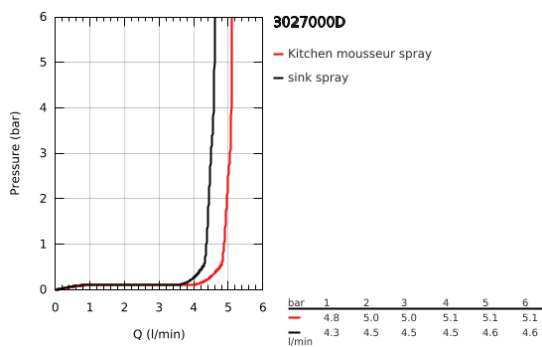

30 270 00D ESSENCE SINGLE-LEVER SINK MIXER 1/2"

PRODUCT DESCRIPTION

- Colour: chrome
- flow rate 5.67 l/min
- high spout
- single hole installation
- GROHE LongLife finish
- GROHE SilkMove 28 mm ceramic cartridge
- Pull-Out spout for greater flexibility
- Easy Docking Function guarantees easy retraction and smooth docking back to the starting position
- flow strainer
- Dual Spray - switch between laminar spray and SpeedClean shower jet using diverter
- automatic return to laminar spray
- material: metal
- swivel tubular spout, swivel area 360°
- integrated non-return valve
- protected against backflow
- flexible connection hoses
- metal fixation set
- integrated temperature limiter
- maximum flow rate (at 3 bar): 5 l/min
- minimum pressure 1.0 bar

30 270 00D ESSENCE SINGLE-LEVER SINK MIXER 1/2"

SPARE PARTS

- 1: Lever (Spare part-nr. 46927000)
- 2: Cartridge (Spare part-nr. 46580000)
- 3: Pull-Out spray (Spare part-nr. 46926000)
- 3.1: Dirt strainer (Spare part-nr. 0676800M)
- 3.2: Non-return valve (Spare part-nr. 08565000)
- 3.3: Flow straightener (Spare part-nr. 48275000)
- 4: Hose for sink mixer with pull-out dual spray or mousseur (Spare part-nr. 48293000)
- 5: Shank fastening assembly (Spare part-nr. 48384000)
- 6: Support plate (Spare part-nr. 05334000)
- 7: Quick coupling (Spare part-nr. 64999000)