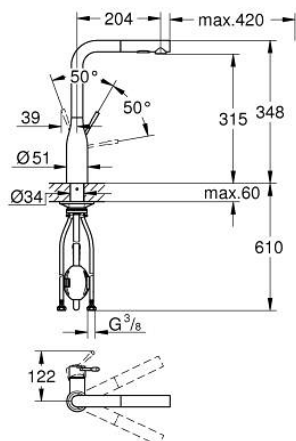

30 270 00D ESSENCE SINGLE-LEVER SINK MIXER 1/2"

PRODUCT DESCRIPTION

- Colour: chrome
- flow rate 5.67 l/min
- high spout
- single hole installation
- GROHE LongLife finish
- GROHE SilkMove 28 mm ceramic cartridge
- Pull-Out spout for greater flexibility
- Easy Docking Function guarantees easy retraction and smooth docking back to the starting position
- flow strainer
- Dual Spray - switch between laminar spray and SpeedClean shower jet using diverter
- automatic return to laminar spray
- material: metal
- swivel tubular spout, swivel area 360°
- integrated non-return valve
- protected against backflow
- flexible connection hoses
- metal fixation set
- integrated temperature limiter
- maximum flow rate (at 3 bar): 5 l/min
- minimum pressure 1.0 bar

30 270 00D ESSENCE SINGLE-LEVER SINK MIXER 1/2"

SPARE PARTS

- 1: Lever (Spare part-nr. 46927000)
- 2: Cartridge (Spare part-nr. 46580000)
- 3: Pull-Out spray (Spare part-nr. 46926000)
- 3.1: Dirt strainer (Spare part-nr. 0676800M)
- 3.2: Non-return valve (Spare part-nr. 08565000)
- 3.3: Flow straightener (Spare part-nr. 48275000)
- 4: Hose for sink mixer with pull-out dual spray or mousseur (Spare part-nr. 48293000)
- 5: Shank fastening assembly (Spare part-nr. 48384000)
- 6: Support plate (Spare part-nr. 05334000)
- 7: Quick coupling (Spare part-nr. 64999000)