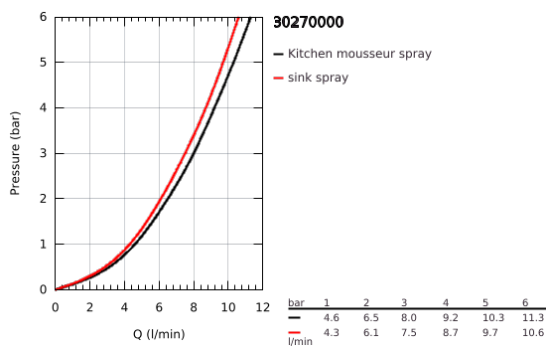

30 270 000 ESSENCE SINGLE-LEVER SINK MIXER 1/2"

PRODUCT DESCRIPTION

- Colour: chrome
- high spout
- single hole installation
- GROHE LongLife finish
- GROHE SilkMove 28 mm ceramic cartridge
- Pull-Out spout for greater flexibility
- Easy Docking Function guarantees easy retraction and smooth docking back to the starting position
- flow strainer
- Dual Spray - switch between laminar spray and SpeedClean shower jet using diverter
- automatic return to laminar spray
- material: metal
- swivel tubular spout, swivel area 360°
- integrated non-return valve
- protected against backflow
- flexible connection hoses
- metal fixation set
- integrated temperature limiter
- minimum pressure 1.0 bar

30 270 000 ESSENCE SINGLE-LEVER SINK MIXER 1/2"

SPARE PARTS

- 1: Lever (Spare part-nr. 46927000)
- 2: Cartridge (Spare part-nr. 46580000)
- 3: Pull-Out spray (Spare part-nr. 46926000)
- 3.1: Dirt strainer (Spare part-nr. 0676800M)
- 3.2: Non-return valve (Spare part-nr. 08565000)
- 3.3: Flow straightener (Spare part-nr. 48275000)
- 4: Hose for sink mixer with pull-out dual spray or mousseur (Spare part-nr. 48293000)
- 5: Shank fastening assembly (Spare part-nr. 48384000)
- 6: Support plate (Spare part-nr. 05334000)