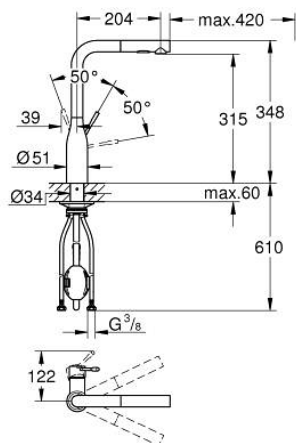

30 270 000 ESSENCE SINGLE-LEVER SINK MIXER 1/2"

PRODUCT DESCRIPTION

- Colour: chrome
- high spout
- single hole installation
- GROHE LongLife finish
- GROHE SilkMove 28 mm ceramic cartridge
- Pull-Out spout for greater flexibility
- Easy Docking Function guarantees easy retraction and smooth docking back to the starting position
- flow strainer
- Dual Spray - switch between laminar spray and SpeedClean shower jet using diverter
- automatic return to laminar spray
- material: metal
- swivel tubular spout, swivel area 360°
- integrated non-return valve
- protected against backflow
- flexible connection hoses
- metal fixation set
- integrated temperature limiter
- minimum pressure 1.0 bar

30 270 000 ESSENCE SINGLE-LEVER SINK MIXER 1/2"

SPARE PARTS

- 1: Lever (Spare part-nr. 46927000)
- 2: Cartridge (Spare part-nr. 46580000)
- 3: Pull-Out spray (Spare part-nr. 46926000)
- 3.1: Dirt strainer (Spare part-nr. 0676800M)
- 3.2: Non-return valve (Spare part-nr. 08565000)
- 3.3: Flow straightener (Spare part-nr. 48275000)
- 4: Hose for sink mixer with pull-out dual spray or mousseur (Spare part-nr. 48293000)
- 5: Shank fastening assembly (Spare part-nr. 48384000)
- 6: Support plate (Spare part-nr. 05334000)