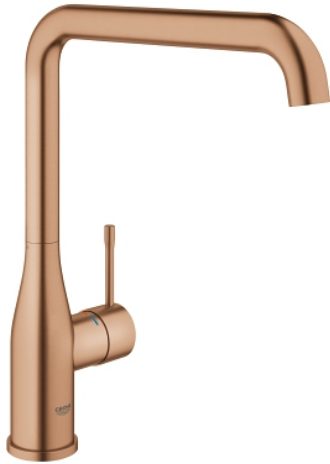

30 269 DL0 ESSENCE SINGLE-LEVER SINK MIXER 1/2"

PRODUCT DESCRIPTION

- Colour: brushed warm sunset
- high spout
- single hole installation
- GROHE LongLife finish
- GROHE SilkMove 28 mm ceramic cartridge
- GROHE AquaGuide adjustable mousseur
- swivel tubular spout
- adjustable swivel area 0° / 150° / 360°
- flexible connection hoses
- metal fixation set
- integrated temperature limiter
- minimum pressure 1.0 bar