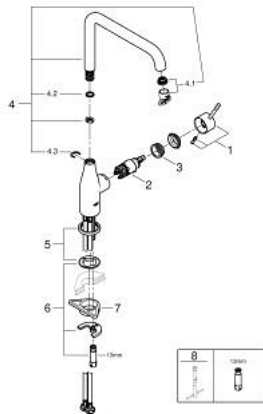

### 30 269 DC0 ESSENCE SINGLE-LEVER SINK MIXER 1/2"

**PRODUCT DESCRIPTION**

- Colour: supersteel
- high spout
- single hole installation
- GROHE LongLife finish
- GROHE SilkMove 28 mm ceramic cartridge
- GROHE AquaGuide adjustable mousseur
- swivel tubular spout
- adjustable swivel area 0° / 150° / 360°
- flexible connection hoses
- metal fixation set
- integrated temperature limiter
- minimum pressure 1.0 bar

## 30 269 DC0 ESSENCE SINGLE-LEVER SINK MIXER 1/2"

### SPARE PARTS

- 1: Lever (Spare part-nr. 46927DC0)
  - 2: Cartridge (Spare part-nr. 46580000)
  - 3: screw ring (Spare part-nr. 48591000)
  - 4: L-spout (Spare part-nr. 13376DC0)
  - 4.1: Mousseur (Spare part-nr. 48270000)
  - 4.2: Sealing washer (Spare part-nr. 0128500M)
  - 4.3: Safety ring (Spare part-nr. 4826600M)
  - 5: Escutcheon (Spare part-nr. 48603DC0)
  - 6: Shank mounting kit (Spare part-nr. 46671000)
  - 7: Support plate (Spare part-nr. 05334000)
  - 8: Mounting wrench (Spare part-nr. 19017000)\*
- \* Optional accessories