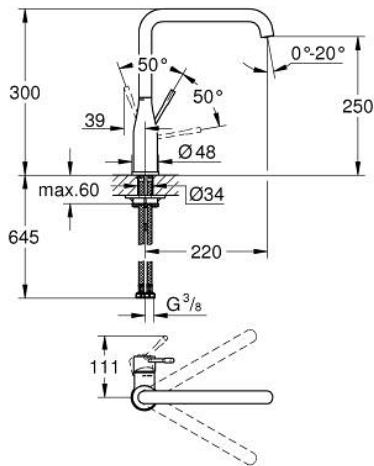

### 30 269 DC0 ESSENCE SINGLE-LEVER SINK MIXER 1/2"

**PRODUCT DESCRIPTION**

- Colour: supersteel
- high spout
- single hole installation
- GROHE LongLife finish
- GROHE SilkMove 28 mm ceramic cartridge
- GROHE AquaGuide adjustable mousseur
- swivel tubular spout
- adjustable swivel area 0° / 150° / 360°
- flexible connection hoses
- metal fixation set
- integrated temperature limiter
- minimum pressure 1.0 bar

## 30 269 DC0 ESSENCE SINGLE-LEVER SINK MIXER 1/2"

### SPARE PARTS

- 1: Lever (Spare part-nr. 46927DC0)
  - 2: Cartridge (Spare part-nr. 46580000)
  - 3: screw ring (Spare part-nr. 48591000)
  - 4: L-spout (Spare part-nr. 13376DC0)
  - 4.1: Mousseur (Spare part-nr. 48270000)
  - 4.2: Sealing washer (Spare part-nr. 0128500M)
  - 4.3: Safety ring (Spare part-nr. 4826600M)
  - 5: Escutcheon (Spare part-nr. 48603DC0)
  - 6: Shank mounting kit (Spare part-nr. 46671000)
  - 7: Support plate (Spare part-nr. 05334000)
  - 8: Mounting wrench (Spare part-nr. 19017000)\*
- \* Optional accessories