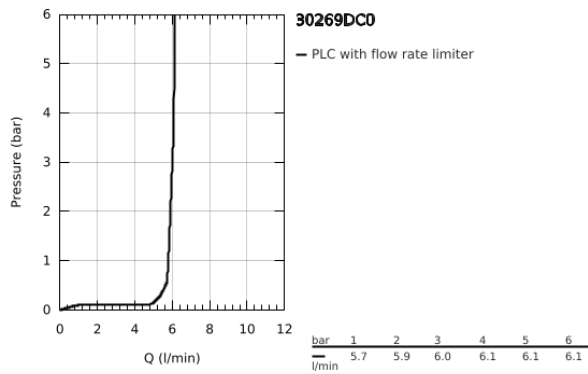

### 30 269 DC0 ESSENCE SINGLE-LEVER SINK MIXER 1/2"

**PRODUCT DESCRIPTION**

- Colour: supersteel
- high spout
- single hole installation
- GROHE LongLife finish
- GROHE SilkMove 28 mm ceramic cartridge
- GROHE AquaGuide adjustable mousseur
- swivel tubular spout
- adjustable swivel area 0° / 150° / 360°
- flexible connection hoses
- metal fixation set
- integrated temperature limiter
- minimum pressure 1.0 bar

## 30 269 DC0 ESSENCE SINGLE-LEVER SINK MIXER 1/2"