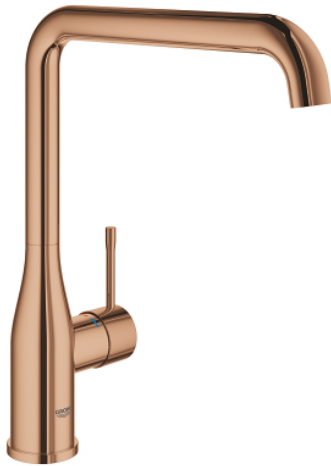

30 269 DA0 ESSENCE SINGLE-LEVER SINK MIXER 1/2"

PRODUCT DESCRIPTION

- Colour: warm sunset
- high spout
- single hole installation
- GROHE LongLife finish
- GROHE SilkMove 28 mm ceramic cartridge
- GROHE AquaGuide adjustable mousseur
- swivel tubular spout
- adjustable swivel area 0° / 150° / 360°
- flexible connection hoses
- metal fixation set
- integrated temperature limiter
- minimum pressure 1.0 bar