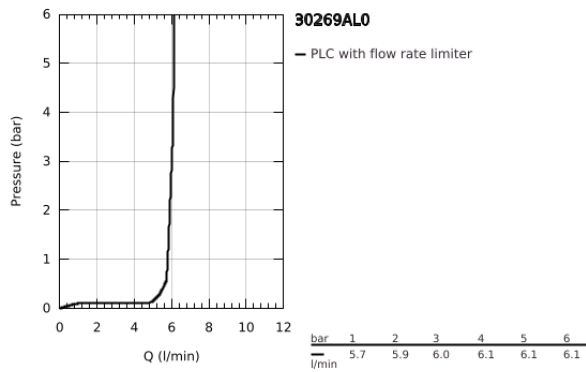

### 30 269 AL0 ESSENCE SINGLE-LEVER SINK MIXER 1/2"

**PRODUCT DESCRIPTION**

- Colour: brushed hard graphite
- high spout
- single hole installation
- GROHE LongLife finish
- GROHE SilkMove 28 mm ceramic cartridge
- GROHE AquaGuide adjustable mousseur
- swivel tubular spout
- adjustable swivel area 0° / 150° / 360°
- flexible connection hoses
- metal fixation set
- integrated temperature limiter
- minimum pressure 1.0 bar

## 30 269 AL0 ESSENCE SINGLE-LEVER SINK MIXER 1/2"