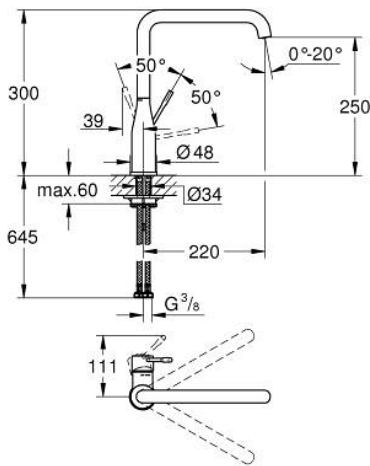

### 30 269 AL0 ESSENCE SINGLE-LEVER SINK MIXER 1/2"

**PRODUCT DESCRIPTION**

- Colour: brushed hard graphite
- high spout
- single hole installation
- GROHE LongLife finish
- GROHE SilkMove 28 mm ceramic cartridge
- GROHE AquaGuide adjustable mousseur
- swivel tubular spout
- adjustable swivel area 0° / 150° / 360°
- flexible connection hoses
- metal fixation set
- integrated temperature limiter
- minimum pressure 1.0 bar

## 30 269 AL0 ESSENCE SINGLE-LEVER SINK MIXER 1/2"

### SPARE PARTS

- 1: Lever (Spare part-nr. 46927AL0)
  - 2: Cartridge (Spare part-nr. 46580000)
  - 3: screw ring (Spare part-nr. 48591000)
  - 4: L-spout (Spare part-nr. 13376AL0)
  - 4.1: Mousseur (Spare part-nr. 48270000)
  - 4.2: Sealing washer (Spare part-nr. 0128500M)
  - 4.3: Safety ring (Spare part-nr. 4826600M)
  - 5: Escutcheon (Spare part-nr. 48603AL0)
  - 6: Shank mounting kit (Spare part-nr. 46671000)
  - 7: Support plate (Spare part-nr. 05334000)
  - 8: Mounting wrench (Spare part-nr. 19017000)\*
- \* Optional accessories