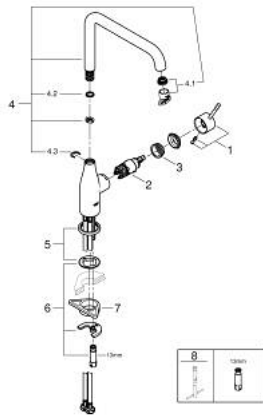

### 30 269 AL0 ESSENCE SINGLE-LEVER SINK MIXER 1/2"

**PRODUCT DESCRIPTION**

- Colour: brushed hard graphite
- high spout
- single hole installation
- GROHE LongLife finish
- GROHE SilkMove 28 mm ceramic cartridge
- GROHE AquaGuide adjustable mousseur
- swivel tubular spout
- adjustable swivel area 0° / 150° / 360°
- flexible connection hoses
- metal fixation set
- integrated temperature limiter
- minimum pressure 1.0 bar

## 30 269 AL0 ESSENCE SINGLE-LEVER SINK MIXER 1/2"

### SPARE PARTS

- 1: Lever (Spare part-nr. 46927AL0)
  - 2: Cartridge (Spare part-nr. 46580000)
  - 3: screw ring (Spare part-nr. 48591000)
  - 4: L-spout (Spare part-nr. 13376AL0)
  - 4.1: Mousseur (Spare part-nr. 48270000)
  - 4.2: Sealing washer (Spare part-nr. 0128500M)
  - 4.3: Safety ring (Spare part-nr. 4826600M)
  - 5: Escutcheon (Spare part-nr. 48603AL0)
  - 6: Shank mounting kit (Spare part-nr. 46671000)
  - 7: Support plate (Spare part-nr. 05334000)
  - 8: Mounting wrench (Spare part-nr. 19017000)\*
- \* Optional accessories