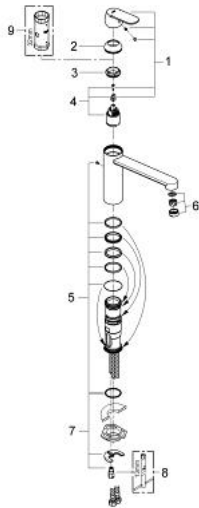

30 193 DC0 EUROCOSMO SINGLE-LEVER SINK MIXER 1/2"

PRODUCT DESCRIPTION

- Colour: supersteel
- medium spout
- single hole installation
- GROHE LongLife finish
- GROHE SilkMove 35 mm ceramic cartridge
- mousseur
- adjustable flow rate limiter
- swivel tubular spout
- swivel area 140°
- flexible connection hoses
- rapid installation system
- maximum flow rate (at 3 bar): 12 l/min
- minimum pressure 1.0 bar

30 193 DC0 EUROCOSMO SINGLE-LEVER SINK MIXER 1/2"

SPARE PARTS

- 1: Lever (Spare part-nr. 46681DC0)
 - 2: Cap (Spare part-nr. 46492DC0)
 - 3: Screw ring (Spare part-nr. 46815000)
 - 4: Cartridge (Spare part-nr. 46374000)
 - 5: Seal kit (Spare part-nr. 46760000)
 - 6: Mousseur (Spare part-nr. 13929DC0)
 - 7: Shank mounting kit (Spare part-nr. 46249000)
 - 8: Mounting wrench (Spare part-nr. 19017000)*
 - 9: Socket Spanner (Spare part-nr. 19332000)*
- * Optional accessories