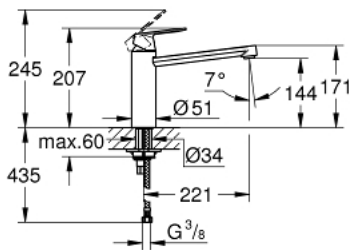

30 193 DC0 EUROCOSMO SINGLE-LEVER SINK MIXER 1/2"

PRODUCT DESCRIPTION

- Colour: supersteel
- medium spout
- single hole installation
- GROHE LongLife finish
- GROHE SilkMove 35 mm ceramic cartridge
- mousseur
- adjustable flow rate limiter
- swivel tubular spout
- swivel area 140°
- flexible connection hoses
- rapid installation system
- maximum flow rate (at 3 bar): 12 l/min
- minimum pressure 1.0 bar

30 193 DC0 EUROCOSMO SINGLE-LEVER SINK MIXER 1/2"

SPARE PARTS

- 1: Lever (Spare part-nr. 46681DC0)
 - 2: Cap (Spare part-nr. 46492DC0)
 - 3: Screw ring (Spare part-nr. 46815000)
 - 4: Cartridge (Spare part-nr. 46374000)
 - 5: Seal kit (Spare part-nr. 46760000)
 - 6: Mousseur (Spare part-nr. 13929DC0)
 - 7: Shank mounting kit (Spare part-nr. 46249000)
 - 8: Mounting wrench (Spare part-nr. 19017000)*
 - 9: Socket Spanner (Spare part-nr. 19332000)*
- * Optional accessories