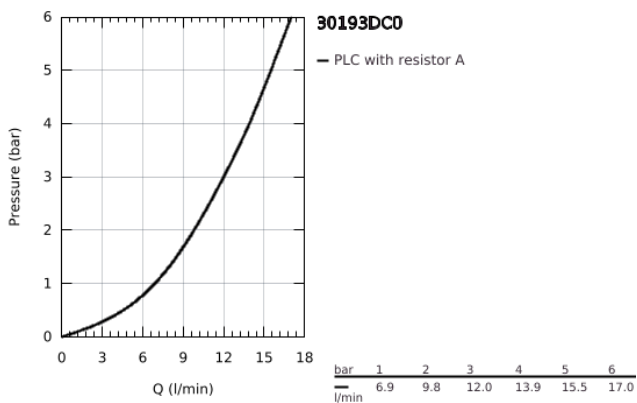

30 193 DC0 EUROCOSMO SINGLE-LEVER SINK MIXER 1/2"

PRODUCT DESCRIPTION

- Colour: supersteel
- medium spout
- single hole installation
- GROHE LongLife finish
- GROHE SilkMove 35 mm ceramic cartridge
- mousseur
- adjustable flow rate limiter
- swivel tubular spout
- swivel area 140°
- flexible connection hoses
- rapid installation system
- maximum flow rate (at 3 bar): 12 l/min
- minimum pressure 1.0 bar

30 193 DC0 EUROCOSMO SINGLE-LEVER SINK MIXER 1/2"

SPARE PARTS

- 1: Lever (Spare part-nr. 46681DC0)
 - 2: Cap (Spare part-nr. 46492DC0)
 - 3: Screw ring (Spare part-nr. 46815000)
 - 4: Cartridge (Spare part-nr. 46374000)
 - 5: Seal kit (Spare part-nr. 46760000)
 - 6: Mousseur (Spare part-nr. 13929DC0)
 - 7: Shank mounting kit (Spare part-nr. 46249000)
 - 8: Mounting wrench (Spare part-nr. 19017000)*
 - 9: Socket Spanner (Spare part-nr. 19332000)*
- * Optional accessories