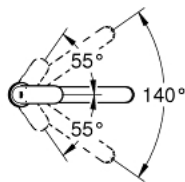

30 193 DC0 EUROCOSMO SINGLE-LEVER SINK MIXER 1/2"

PRODUCT DESCRIPTION

- Colour: supersteel
- medium spout
- single hole installation
- GROHE LongLife finish
- GROHE SilkMove 35 mm ceramic cartridge
- mousseur
- adjustable flow rate limiter
- swivel tubular spout
- swivel area 140°
- flexible connection hoses
- rapid installation system
- maximum flow rate (at 3 bar): 12 l/min
- minimum pressure 1.0 bar

30 193 DC0 EUROCOSMO SINGLE-LEVER SINK MIXER 1/2"

SPARE PARTS

- 1: Lever (Spare part-nr. 46681DC0)
 - 2: Cap (Spare part-nr. 46492DC0)
 - 3: Screw ring (Spare part-nr. 46815000)
 - 4: Cartridge (Spare part-nr. 46374000)
 - 5: Seal kit (Spare part-nr. 46760000)
 - 6: Mousseur (Spare part-nr. 13929DC0)
 - 7: Shank mounting kit (Spare part-nr. 46249000)
 - 8: Mounting wrench (Spare part-nr. 19017000)*
 - 9: Socket Spanner (Spare part-nr. 19332000)*
- * Optional accessories