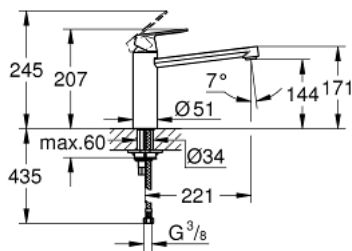

30 193 000 EUROCOSMO SINGLE-LEVER SINK MIXER 1/2"

PRODUCT DESCRIPTION

- Colour: chrome
- medium spout
- single hole installation
- GROHE LongLife finish
- GROHE SilkMove 35 mm ceramic cartridge
- mousseur
- adjustable flow rate limiter
- swivel tubular spout
- swivel area 140°
- flexible connection hoses
- rapid installation system
- maximum flow rate (at 3 bar): 12 l/min
- minimum pressure 1.0 bar

30 193 000 EUROCOSMO SINGLE-LEVER SINK MIXER 1/2"

SPARE PARTS

- 1: Lever (Spare part-nr. 46681000)
 - 2: Cap (Spare part-nr. 46492000)
 - 3: Screw ring (Spare part-nr. 46815000)
 - 4: Cartridge (Spare part-nr. 46374000)
 - 5: Seal kit (Spare part-nr. 46760000)
 - 6: Mousseur (Spare part-nr. 13929000)
 - 7: Shank mounting kit (Spare part-nr. 46249000)
 - 8: Mounting wrench (Spare part-nr. 19017000)*
 - 9: Socket Spanner (Spare part-nr. 19332000)*
- * Optional accessories