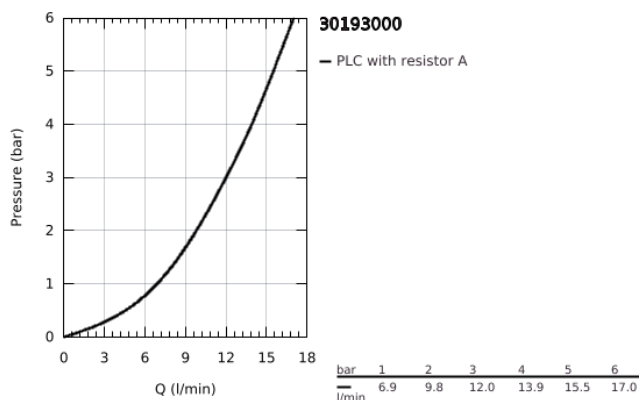

30 193 000 EUROCOSMO SINGLE-LEVER SINK MIXER 1/2"

PRODUCT DESCRIPTION

- Colour: chrome
- medium spout
- single hole installation
- GROHE LongLife finish
- GROHE SilkMove 35 mm ceramic cartridge
- mousseur
- adjustable flow rate limiter
- swivel tubular spout
- swivel area 140°
- flexible connection hoses
- rapid installation system
- maximum flow rate (at 3 bar): 12 l/min
- minimum pressure 1.0 bar