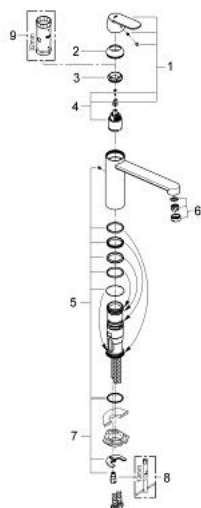

30 193 000 EUROCOSMO SINGLE-LEVER SINK MIXER 1/2"

PRODUCT DESCRIPTION

- Colour: chrome
- medium spout
- single hole installation
- GROHE LongLife finish
- GROHE SilkMove 35 mm ceramic cartridge
- mousseur
- adjustable flow rate limiter
- swivel tubular spout
- swivel area 140°
- flexible connection hoses
- rapid installation system
- maximum flow rate (at 3 bar): 12 l/min
- minimum pressure 1.0 bar

30 193 000 EUROCOSMO SINGLE-LEVER SINK MIXER 1/2"

SPARE PARTS

- 1: Lever (Spare part-nr. 46681000)
 - 2: Cap (Spare part-nr. 46492000)
 - 3: Screw ring (Spare part-nr. 46815000)
 - 4: Cartridge (Spare part-nr. 46374000)
 - 5: Seal kit (Spare part-nr. 46760000)
 - 6: Mousseur (Spare part-nr. 13929000)
 - 7: Shank mounting kit (Spare part-nr. 46249000)
 - 8: Mounting wrench (Spare part-nr. 19017000)*
 - 9: Socket Spanner (Spare part-nr. 19332000)*
- * Optional accessories