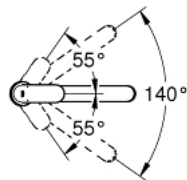

30 193 000 EUROCOSMO SINGLE-LEVER SINK MIXER 1/2"

PRODUCT DESCRIPTION

- Colour: chrome
- medium spout
- single hole installation
- GROHE LongLife finish
- GROHE SilkMove 35 mm ceramic cartridge
- mousseur
- adjustable flow rate limiter
- swivel tubular spout
- swivel area 140°
- flexible connection hoses
- rapid installation system
- maximum flow rate (at 3 bar): 12 l/min
- minimum pressure 1.0 bar