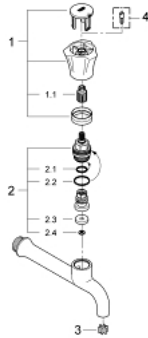

30 064 001 **COSTA L BIBTAP 1/2"**

PRODUCT DESCRIPTION

- Colour: chrome
- metal handle
- wall mounted
- screwable
- marking: blue
- GROHE LongLife finish
- GROHE Long-Life headpart
- laminar flow straightener
- projection 150 mm
- maximum flow rate (at 1 bar): 31 l/min

30 064 001 **COSTA L BIBTAP 1/2"**

SPARE PARTS

- 1: Handle (Spare part-nr. 45994000)
 - 1.1: Snap insert (Spare part-nr. 0538600M)
 - 2: Headpart 1/2" (Spare part-nr. 07146000)
 - 2.1: Sealing washer $\varnothing 6 \times \varnothing 2$ (Spare part-nr. 0128300M)
 - 2.2: O-ring $\varnothing 18,2 \times \varnothing 1,7$ (Spare part-nr. 0392400M)
 - 2.3: Seal (Spare part-nr. 0529100M)
 - 3: Flow straightener (Spare part-nr. 0234500M)
 - 4: Screw for Costa/Avina products (Spare part-nr. 48013000)*
- * Optional accessories