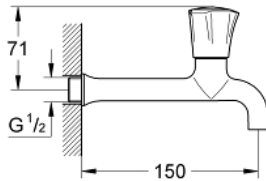

30 064 001 **COSTA L BIBTAP 1/2"**

PRODUCT DESCRIPTION

- Colour: chrome
- metal handle
- wall mounted
- screwable
- marking: blue
- GROHE LongLife finish
- GROHE Long-Life headpart
- laminar flow straightener
- projection 150 mm
- maximum flow rate (at 1 bar): 31 l/min

30 064 001 **COSTA L BIBTAP 1/2"**

SPARE PARTS

- 1: Handle (Spare part-nr. 45994000)
 - 1.1: Snap insert (Spare part-nr. 0538600M)
 - 2: Headpart 1/2" (Spare part-nr. 07146000)
 - 2.1: Sealing washer $\varnothing 6 \times \varnothing 2$ (Spare part-nr. 0128300M)
 - 2.2: O-ring $\varnothing 18,2 \times \varnothing 1,7$ (Spare part-nr. 0392400M)
 - 2.3: Seal (Spare part-nr. 0529100M)
 - 3: Flow straightener (Spare part-nr. 0234500M)
 - 4: Screw for Costa/Avina products (Spare part-nr. 48013000)*
- * Optional accessories