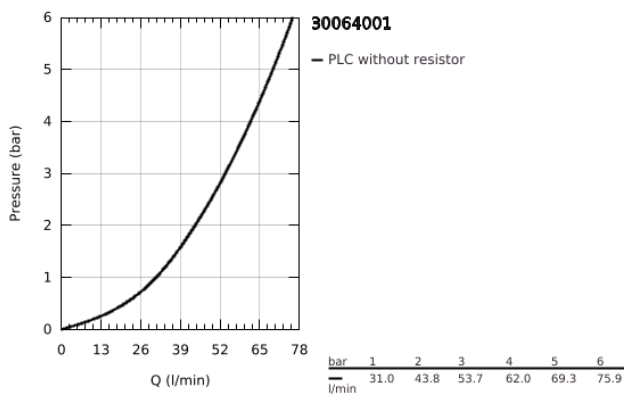

30 064 001 **COSTA L BIBTAP 1/2"**

PRODUCT DESCRIPTION

- Colour: chrome
- metal handle
- wall mounted
- screwable
- marking: blue
- GROHE LongLife finish
- GROHE Long-Life headpart
- laminar flow straightener
- projection 150 mm
- maximum flow rate (at 1 bar): 31 l/min

30 064 001 **COSTA L BIBTAP 1/2"**

SPARE PARTS

- 1: Handle (Spare part-nr. 45994000)
 - 1.1: Snap insert (Spare part-nr. 0538600M)
 - 2: Headpart 1/2" (Spare part-nr. 07146000)
 - 2.1: Sealing washer $\varnothing 6 \times \varnothing 2$ (Spare part-nr. 0128300M)
 - 2.2: O-ring $\varnothing 18,2 \times \varnothing 1,7$ (Spare part-nr. 0392400M)
 - 2.3: Seal (Spare part-nr. 0529100M)
 - 3: Flow straightener (Spare part-nr. 0234500M)
 - 4: Screw for Costa/Avina products (Spare part-nr. 48013000)*
- * Optional accessories